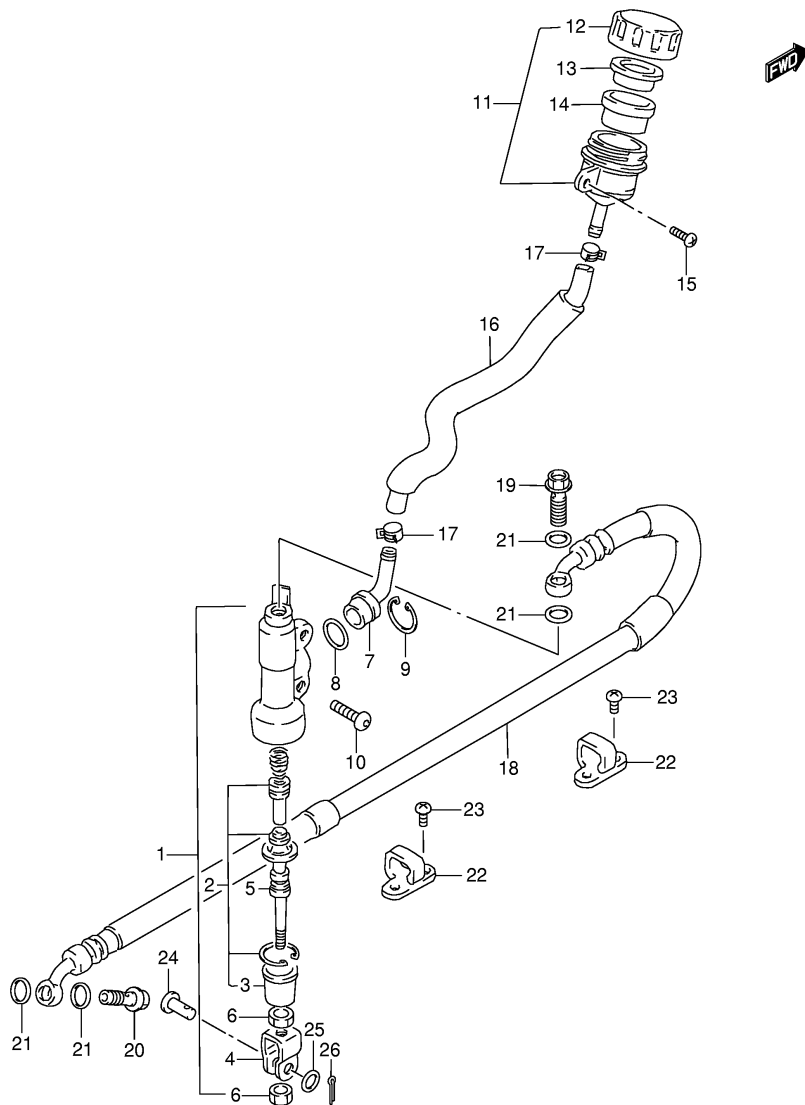

FIG. 55

Ref No	Part No	Description
1	69600-13E00	Cylinder Assy, Rear Master
2	69600-34820	. Piston/cup Set
3	69691-00A00	• . Boot
4	69692-13E00	. Yoke
5	69670-01D00	. Rod, Push
6	69693-05A00	. Nut
7	69672-00B20	. Connector
8	69686-34200	. O Ring
9	69674-00B20	. Circlip
10	09139-06067	Screw (6x16)
11	69740-05D10	Tank Assy, Reservoir
12	69669-03D00	. Cap
13	69668-00B20	. Plate
14	69667-00B20	. Diaphragm
15	02142-06123	Screw
16	69730-13E00	Hose, Reservoir Tank
17	09401-12404	Clip
18	69480-13E00	Hose, Rear Brake
19	09360-10041	Bolt, Cylinder (10x1.00x22)
20	09360-10042	Bolt, Caliper (10x1.25x22)
21	09161-10009	Washer (10x25x1.5)
22	61196-27C30	Guide, Rear Brake Hose
23	02142-05103	Screw
24	09200-08048	Pin
25	09160-08119	Washer (8.5x14x1.6)
26	04111-20158	Cotter Pin