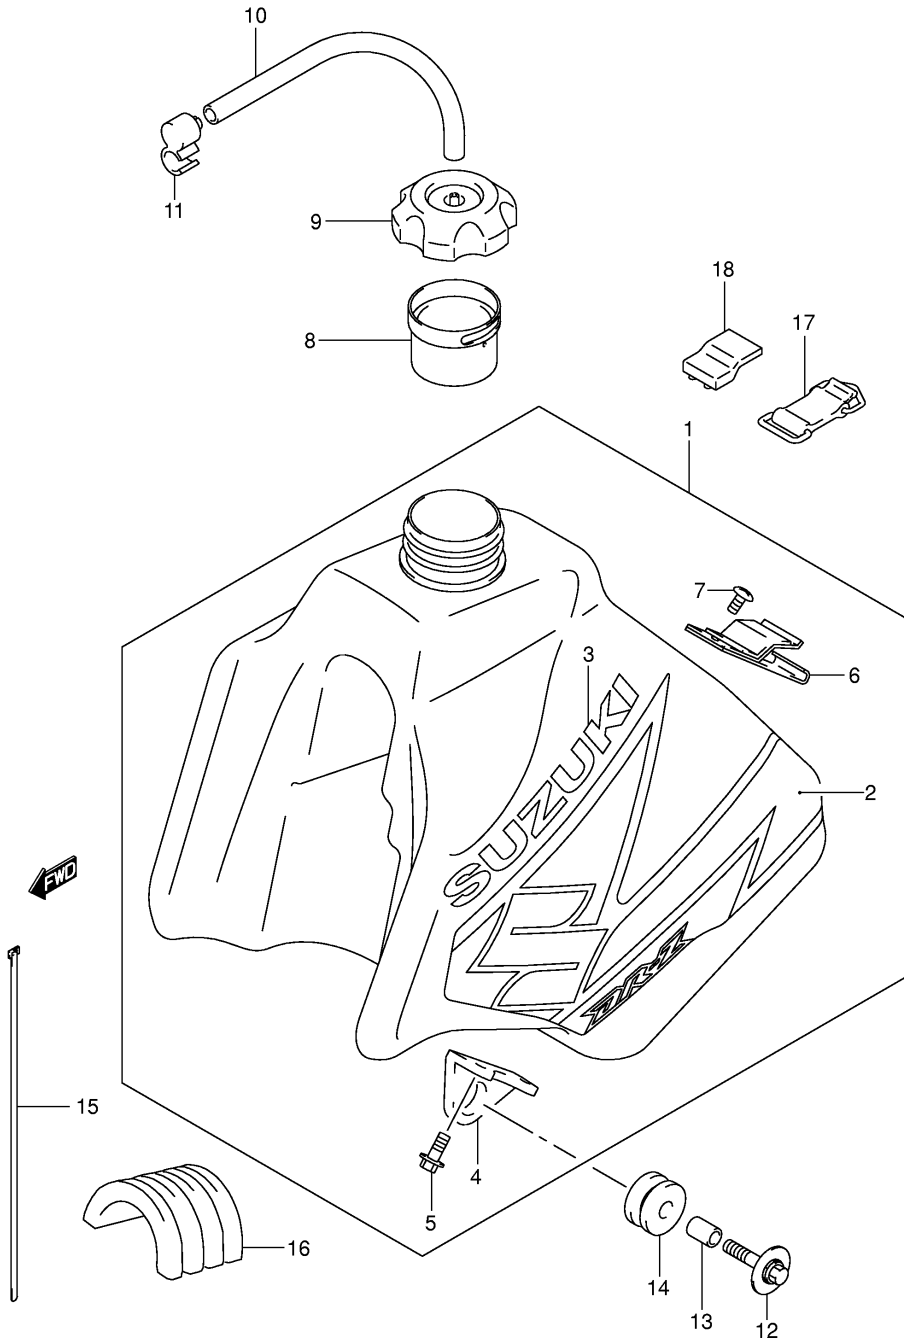

Ref No	Part No	Description

1	44100-13EF0-YU1	Tank Assy, Fuel (yellow)
2	68110-13EF0-KD2	• Tape Set, Fuel Tank
3	68661-29F00-GY8	• Emblem
4	44131-27C01	• Bracket, Front
5	01547-06123	• Bolt
6	44150-13E30	• Bracket, Rear
7	02142-06123	• Screw, Rear
8	44199-19A00	Tube, Fuel Inlet
9	44200-29F00	Cap Assy, Fuel Tank
10	09352-50823-600	Hose, Breather (l:600->80)
11	44486-40200	Clamp
12	09118-06112	Bolt, Front
13	09180-06268	Spacer
14	14762-01B01	Cushion, Bracket
15	09407-30402	Clamp
16	44541-13E10	Cushion
17	44560-44E00	Band, Rear
18	44542-13E30	Cushion, Fuel Tank