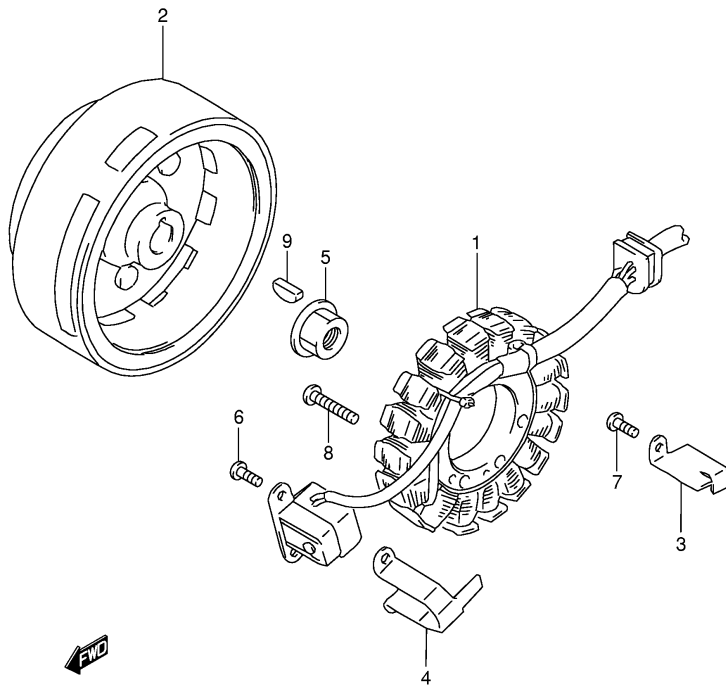

FIG.22

Ref No	Part No	Description
1	32101-13E02	Stator Assy
2	32102-13E00	Rotor Assy
3	32371-13E10	Clamp, Magneto Lead No.1
4	32371-14D01	Clamp, Magneto Lead Wire
5	08316-10123	Nut
6	02112-05103	Screw
7	02112-05103	Screw
8	02112-05253	Screw
9	09420-04008	Key