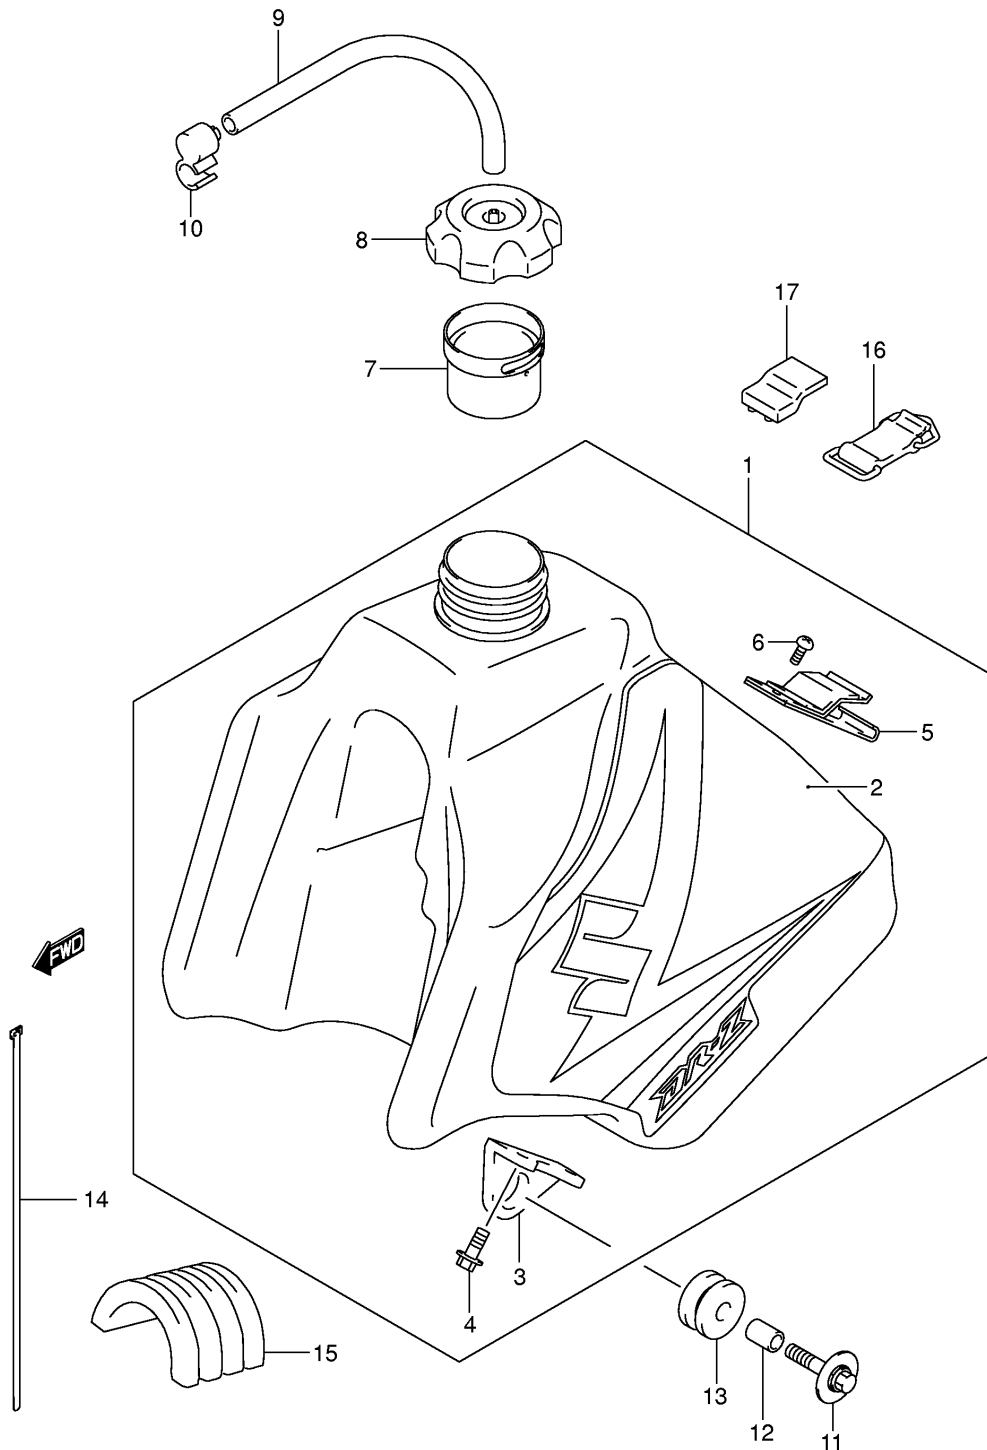

Ref No	Part No	Description
1	44100-13EJ0-YU1	Tank Assy, Fuel (yellow)
2	68110-13EJ0-YJG	. Tape Set, Fuel Tank
3	44131-27C01	. Bracket, Front
4	01547-06123	. Bolt
5	44150-13E30	. Bracket, Rear
6	02142-06123	. Screw, Rear
7	44199-19A00	Tube, Fuel Inlet
8	44200-29F00	Cap Assy, Fuel Tank
9	09352-50823-600	Hose, Breather (1:600->80)
10	44486-40200	Clamp
11	09118-06112	Bolt, Front
12	09180-06268	Spacer
13	14762-01B01	Cushion, Bracket
14	09407-30402	Clamp
15	44541-13E10	Cushion
16	44560-44E00	Band, Rear
17	44542-13E30	Cushion, Fuel Tank