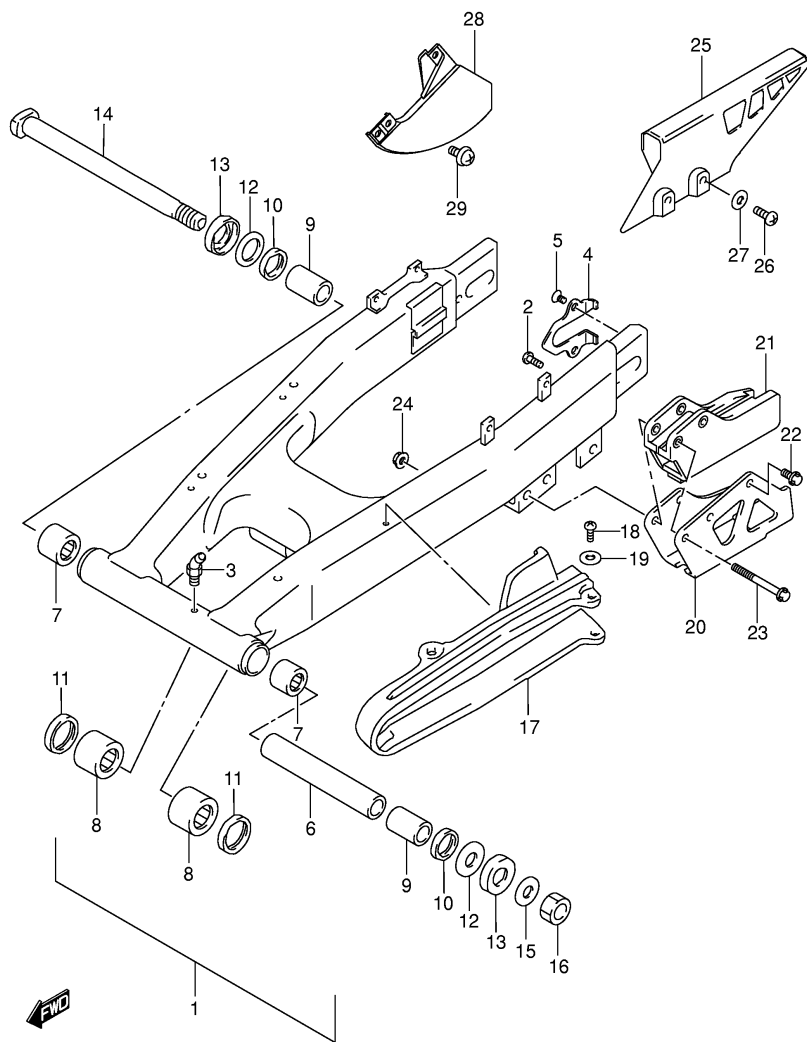

DR-Z250K1 E24_050
FRONT MASTER CYLINDER

FIG. 51

Ref No	Part No	Description
1	61000-13E30	Swinging Arm Assy, Rear
2	61431-13E00	. Bolt, Stopper
3	08351-31008	. Nipple
4	61128-29E00	. Plate
5	09126-05009	. Screw (5x8)
6	61282-13E00	. Spacer
7	09263-22017	. Bearing, Pivot (22x29x30)
8	09263-20071	. Bearing, Rear (20x27x23.5)
9	61251-14D00	Spacer, Pivot Bearing
10	09285-22001	Oil Seal, Pivot (22x29x4)
11	09283-20031	Oil Seal, Rear (20x27x5)
12	08211-17341	Thrust Washer
13	61262-28C10	Cover, Pivot
14	61211-13E00	Shaft, Pivot
15	08322-01163	Washer
16	09159-16007	Nut
17	61273-13E01	Buffer, Chain Touch Defense
18	02142-06123	Screw
19	09169-06057	Washer
20	61342-36E30	Plate, Chain Guide Outer
21	61341-36E30	Guide, Chain
22	01547-06123	Bolt, Rear
23	01547-06503	Bolt
24	08319-31063	Nut
25	61310-27A01	Case, Chain
26	02142-06123	Screw
27	09169-06026	Washer
28	61312-13E50	Protector, Chain Front
29	09136-06004	Screw

DR-Z250K1 E24_051
REAR SWINGING ARM