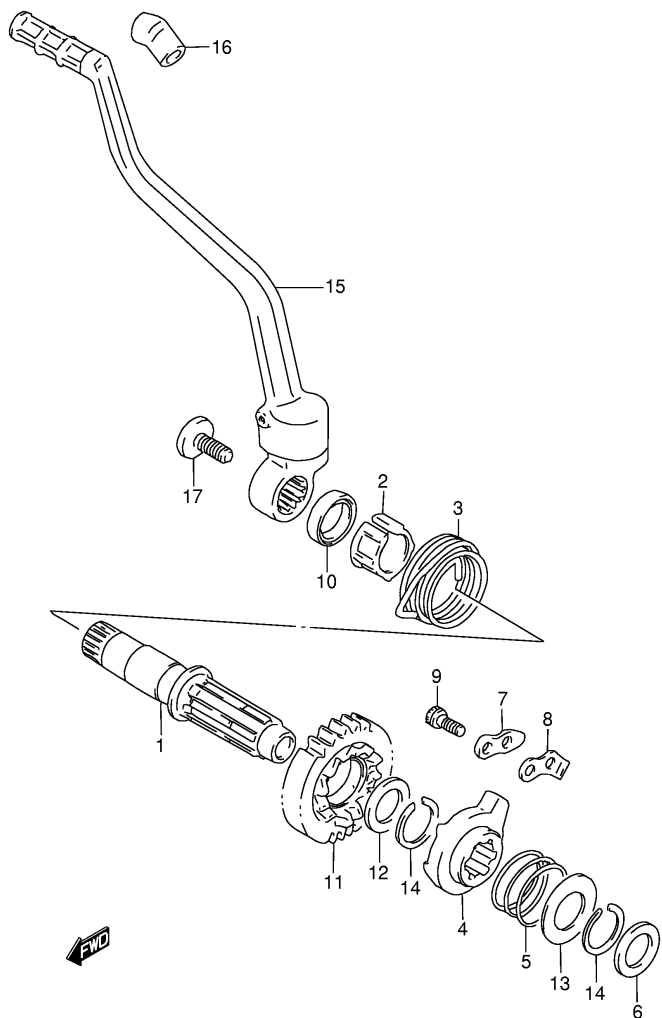

DR-Z250K1 E24_019
GEAR SHIFTING

FIG.20

Ref No	Part No	Description
1	26211-14D03	Shaft, Kick Starter
2	26221-22A00	Guide, Kick Shaft Spring
3	09448-50001	Spring, Kick Starter Shaft
4	26231-14D21	Starter, Kick
5	09440-32002	Spring, Kick Starter
6	09181-17167	Washer (17x26x1)
7	26232-14500	Guide, Kick Starter
8	26233-14500	Stopper, Kick Starter
9	09106-06073	Bolt, Kick (6x16)
10	09283-20044	Seal, Kick (20x27x6)
11	26240-14D20	Gear, Kick Starter (nt:23)
12	09181-22139	Washer (22x28x1.0)
13	09181-22251	Washer (22x36x1.0)
14	09380-22006	Circlip
15	26300-13E01	Lever Assy, Kick Starter
16	26312-14D00	• . Cover
17	09106-08102	Bolt (8x14)