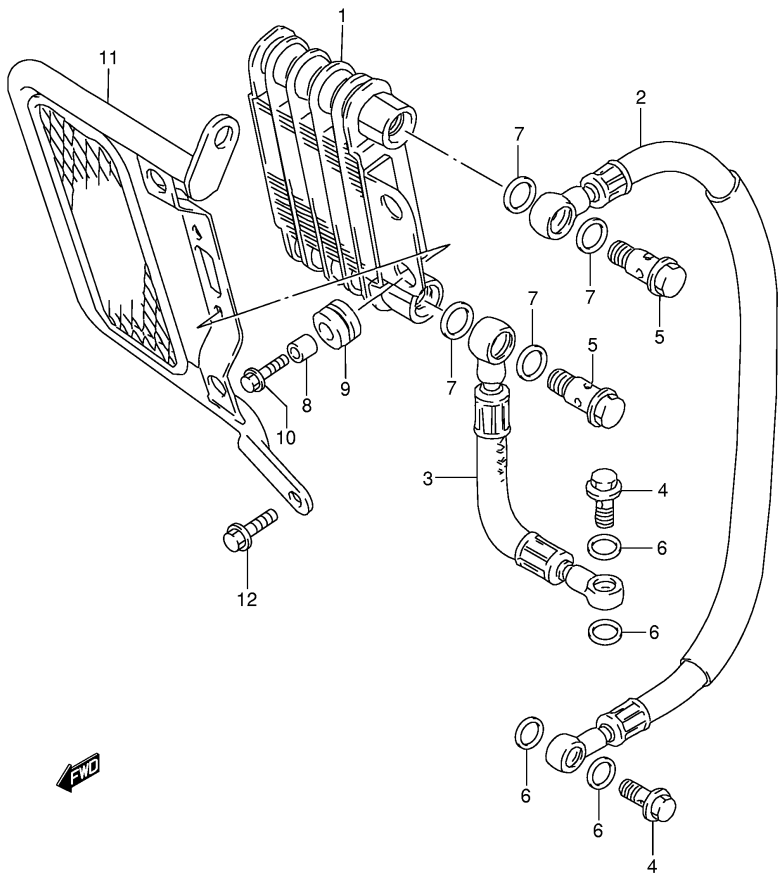

FIG. 16

Ref No	Part No	Description
1	16600-13E00	Cooler Assy, Oil
2	16460-13E00	Hose, Oil Cooler Upper
3	16470-13E00	Hose, Oil Cooler Lower
4	09360-10032	Union Bolt
5	09360-12006	Union Bolt
6	09168-10007	Gasket (10.1x16x1)
7	09168-14011	Gasket (14x20x1.5)
8	09180-06310	Spacer (6.5x10x10)
9	09320-10015	Cushion
10	09116-06115	Bolt (6x20)
11	16640-13E01	Guard, Oil Cooler
12	01550-08203	Bolt

DR-Z250K1 E24_016
OIL COOLER