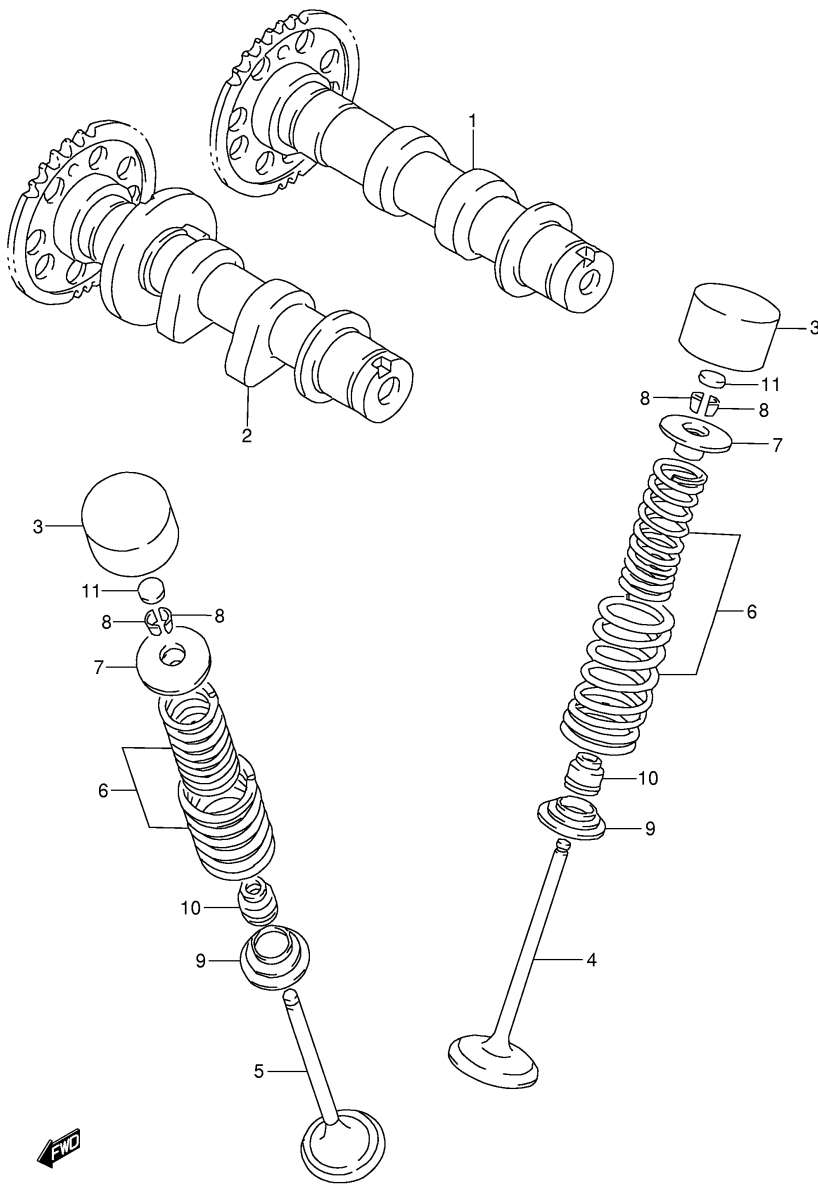

FIG.8

Ref No	Part No	Description
1	12611-13E00	Gear, Starter No.1 (nt:13/65)
2	12612-13E00	Gear, Starter No.2 (nt:12/16)
3	12616-13E00	Shaft, Starter Idle Gear No.2
4	09206-12002	Pin (7x12x50.5)
5	09181-12130	Shim (12x18x0.5)
6	12600-13810	Clutch Set, Starter
7	09263-25049	• . Bearing (25x31x19)
8	07130-08163	Bolt
9	08331-31126	Circlip

DR-Z250K1 E24_008
 STARTER CLUTCH

FIG.9

Ref No	Part No	Description
1	12651-13E01	Balancer, Crank
2	09262-15027	Bearing (15x42x13)
3	09166-16019	Washer (16x38x2)
4	12666-13E00	Gear, Crank Balancer Driven (nt:34)
5	12666-12E01	Race, Crank Balancer Driven Gear Inner
6	09181-16130	Shim (16x22x0.5)
7	09202-04017	Pin (d:4.5,l:9.5)
8	08341-31039	Key
9	09440-09031	Spring
10	08211-12255	Washer
11	09159-12048	Nut

DR-Z250K1 E24_010
 CAM SHAFT/VALVE

FIG. 11

Ref No	Part No	Description
1	12760-13E00	Chain, Cam Shaft Drive
2	12771-13E00	Guide, Cam Chain No.1
3	12782-13E00	Guide, Cam Chain No.2
4	12812-35C00	Bolt, Cam Chain Tensioner
5	08211-06181	Washer
6	12811-13E00	Tensioner, Cam Chain
7	12830-13E00	Adjuster Assy, Tensioner
8	12839-38200	Plug, Adjuster
9	12837-31320	Gasket, Tensioner Adjuster
10	07130-06203	Bolt