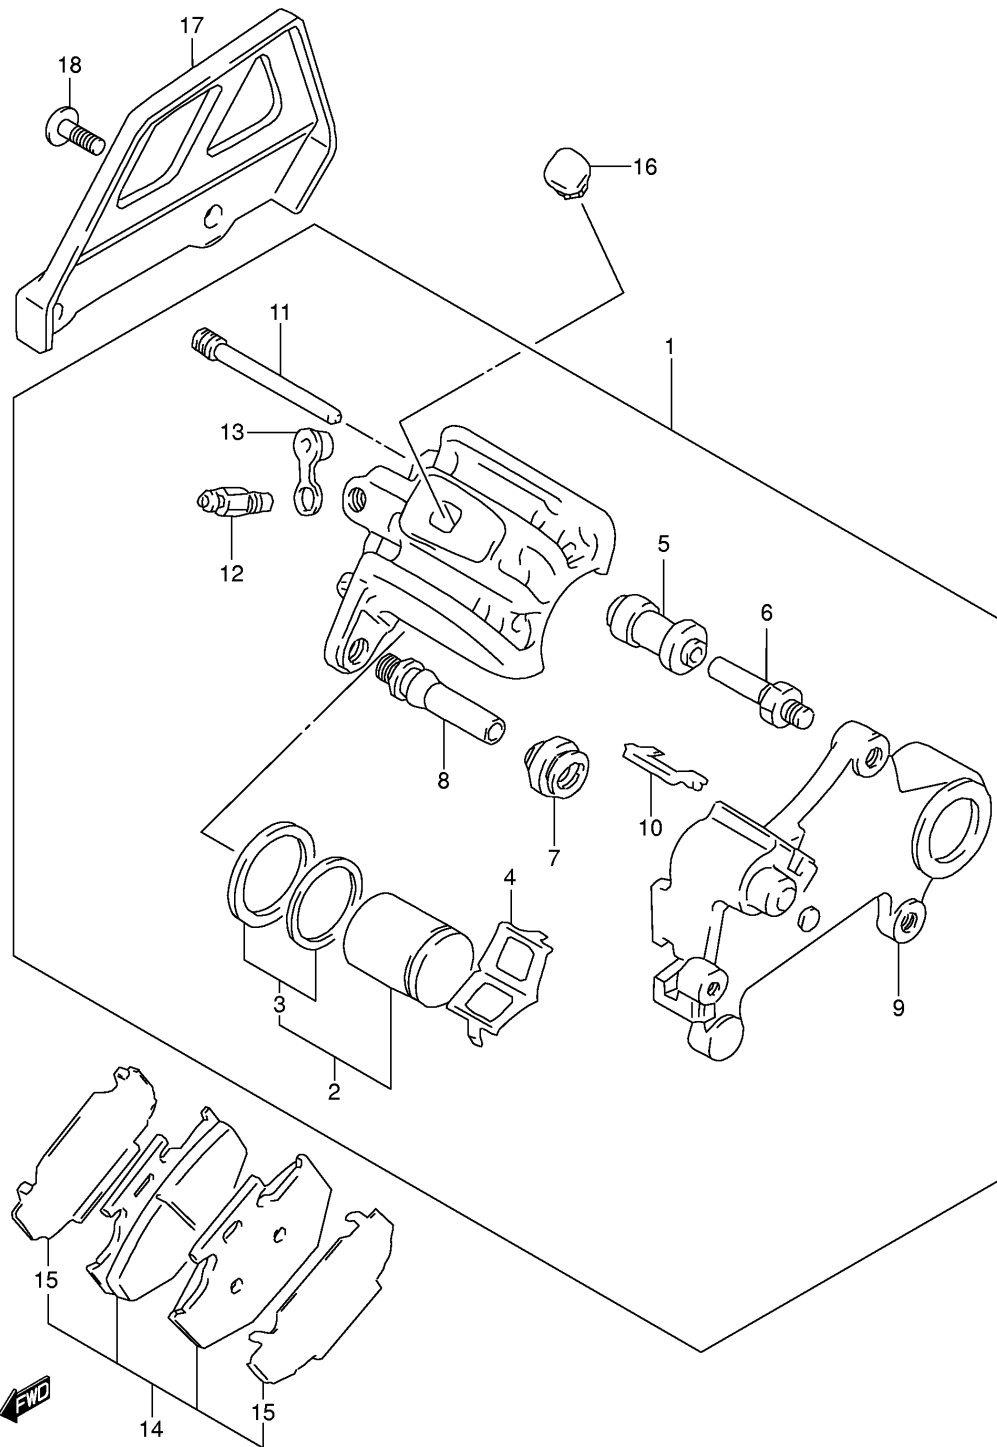

DR-Z250K1 E24_053
REAR WHEEL

Ref No	Part No	Description
1	69100-13E00-999	Caliper Assy, Rear
2	69100-03810	. Piston Set
3	69100-13810	.. Seal Set, Piston
4	59315-27C10	. Spring
5	59386-13A00	. Boot
6	59382-27C30	. Pin
7	59303-14500	. Boot
8	59305-27C00	. Pin
9	69351-43D01	. Bracket
10	69113-43D00	. Retainer
11	69345-43D00	. Pin
12	59121-01A00	. Bleeder
13	59122-01A00	. Cap
14	69101-43810	Pad & Shim Set
15	69132-28C00	. Shim
16	69171-14D00	Cover, Caliper Body
17	69700-29810	Guard Set, Rear Caliper
18	02142-06123	Screw