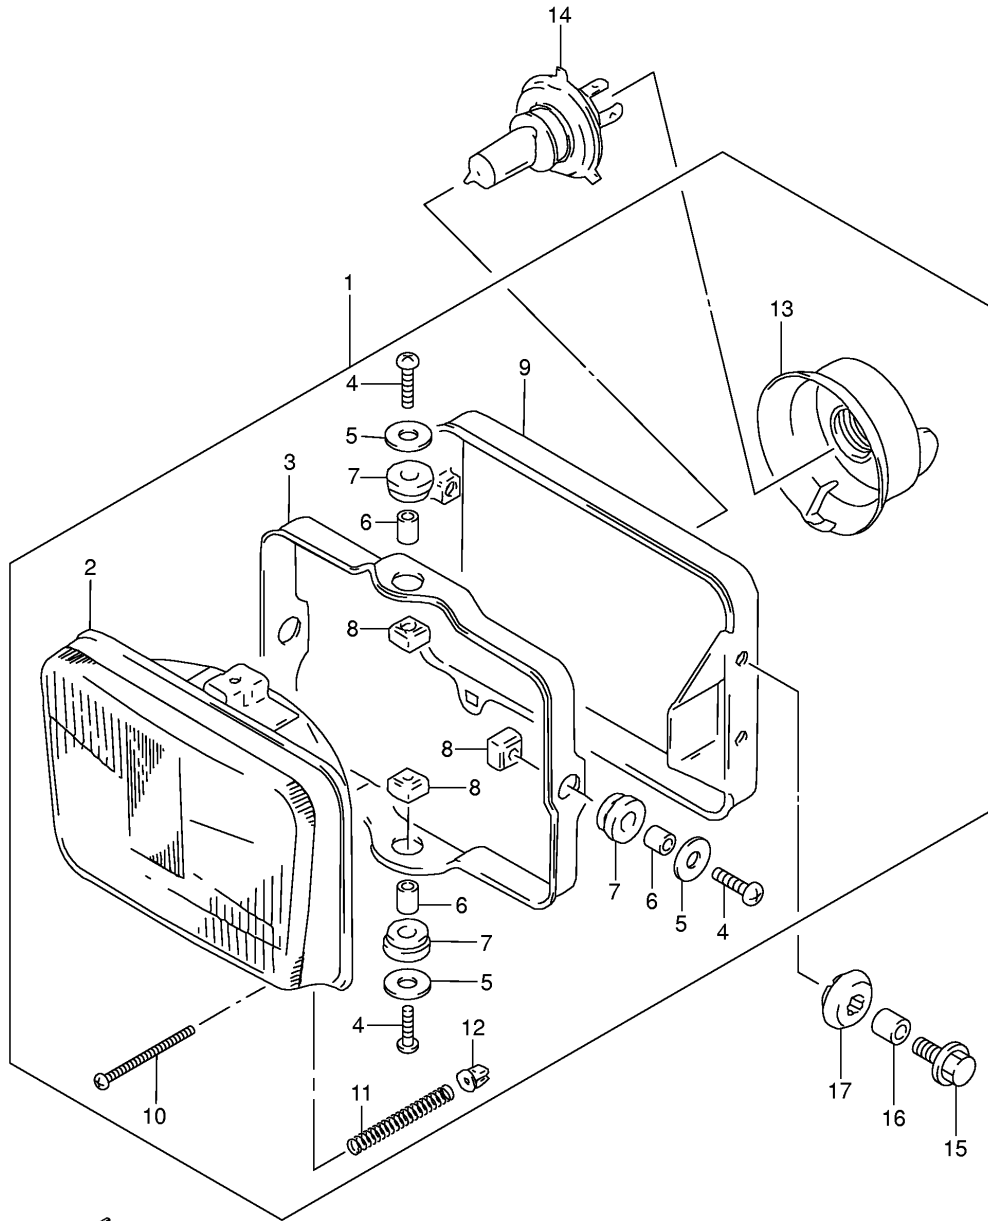

Ref No	Part No	Description
1	35100-12E31-999	Headlamp Assy
2	35121-12E30	• Unit Assy
3	35130-12E20	• Ring, Mounting
4	02112-05163	• Screw
5	09160-05045	• Washer (5.5x18x1.0)
6	35133-45230	• Spacer
7	35139-45230	• Cushion
8	35135-45900	• Nut
9	35141-12E20	• Housing
10	09125-04501	• Screw, Adjuster
11	35154-12E20	• Spring, Adjusting
12	35135-12E20	• Nut
13	35173-01440	• Cover, Socket
14	09471-12185	Bulb (12v,60/55w)
15	09116-06167	Bolt (6x20)
16	09180-06138	Spacer (6.5x10x10)
17	09320-09018	Cushion