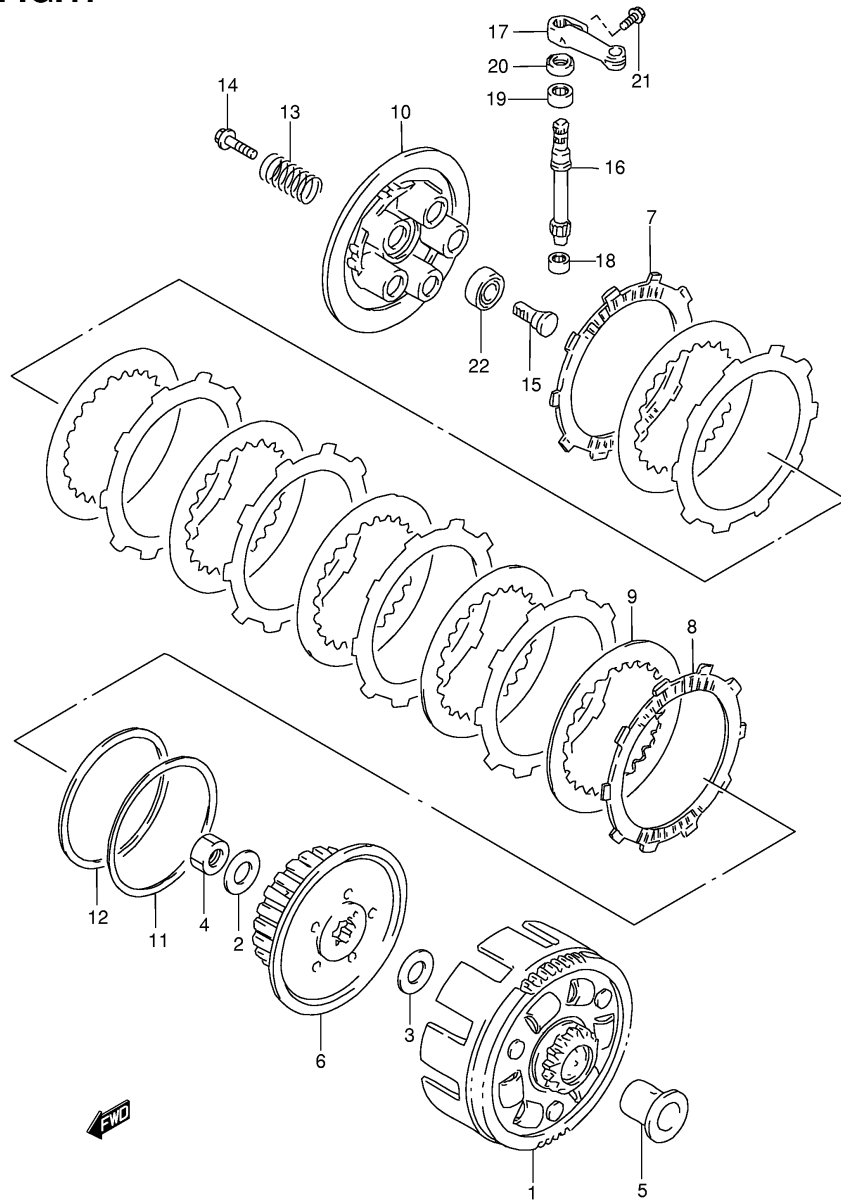

Ref No	Part No	Description
1	21200-13E00	Gear Assy, Primary Driven
2	09164-20007	Washer
3	08211-20363	Thrust Washer
4	09140-20012	Nut
5	21251-13E00	Spacer, Primary Driven Gear
6	21410-13E00	Hub, Clutch Sleeve
7	21441-31E60	Plate, Clutch Sleeve
8	21442-31E00	Plate, Clutch Drive
9	21451-13E10	Plate, Clutch Driven
10	21462-42E00	Disc, Clutch Pressure
11	21471-13E00	Seat, Wave Washer
12	21472-13E00	Washer, Clutch Plate
13	21481-13E00	Spring, Clutch
14	21482-13E00	Bolt, Clutch Spring
15	23165-13E00	Rack, Clutch Release
16	23261-27C10	Pinion, Clutch Release
17	23271-20902	Arm, Clutch Release
18	09263-09001	Bearing (9x13x10)
19	09263-12024	Bearing (12x16x10)
20	09285-10004	Oil Seal (10x17x5)
21	01500-06163	Bolt
22	09262-12001	Bearing (12x28x8)