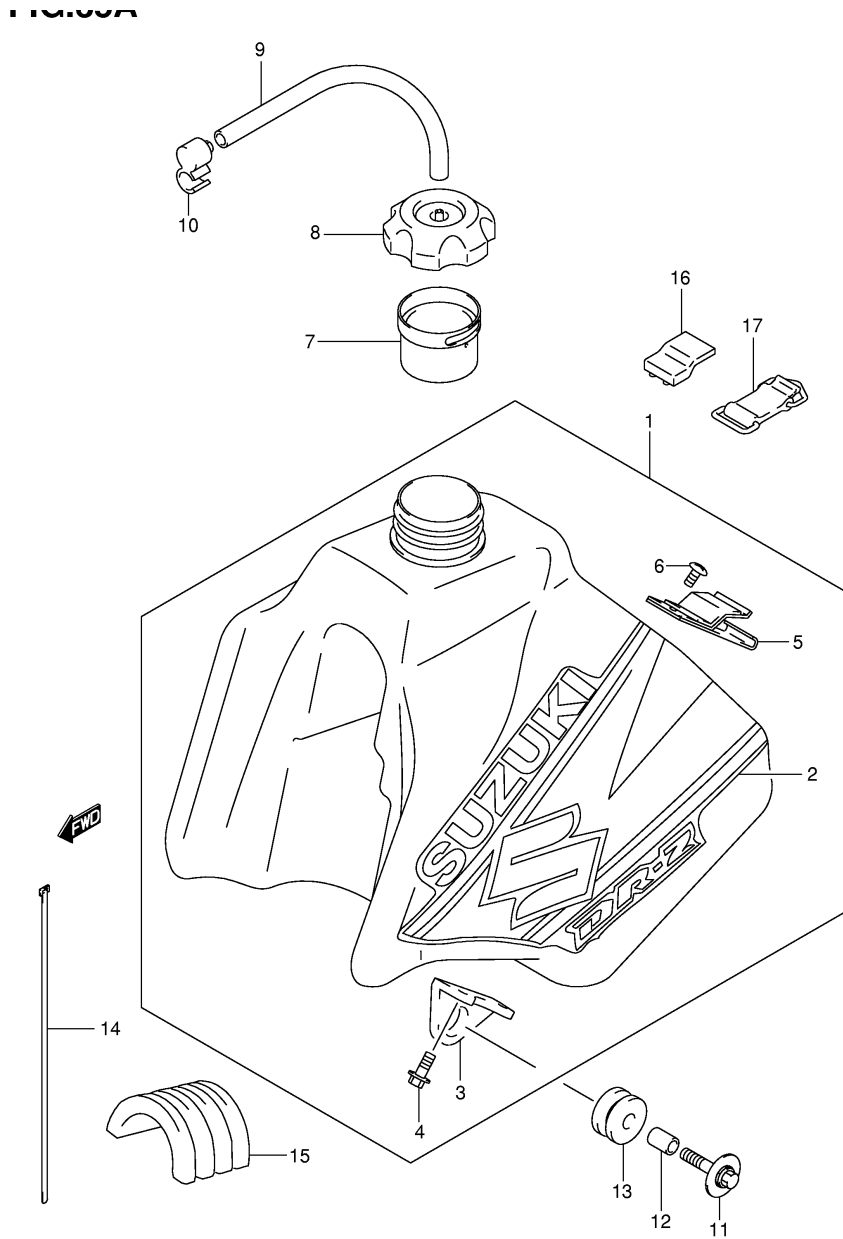

DR-Z250K1 E24_035
FUEL TANK

Ref No	Part No	Description
1	44100-13ED0-YU1	Tank Assy, Fuel (yellow)
2	68110-13ED0-GY7	. Tape Set, Fuel Tank
3	44131-27C01	. Bracket, Front
4	01547-06123	. Bolt
5	44150-13E30	. Bracket, Rear
6	02142-06123	. Screw, Rear
7	44199-19A00	Tube, Fuel Inlet
8	44200-29F00	Cap Assy, Fuel Tank
9	09352-50823-600	Hose, Breather (1:600->80)
10	44486-40200	Clamp
11	09118-06112	Bolt, Front
12	09180-06268	Spacer
13	14762-01B01	Cushion, Bracket
14	09407-30402	Clamp
15	44541-13E10	Cushion
16	44560-44E00	Band, Rear
17	44542-13E30	Cushion, Fuel Tank

DR-Z250K1 E24_035A
FUEL TANK