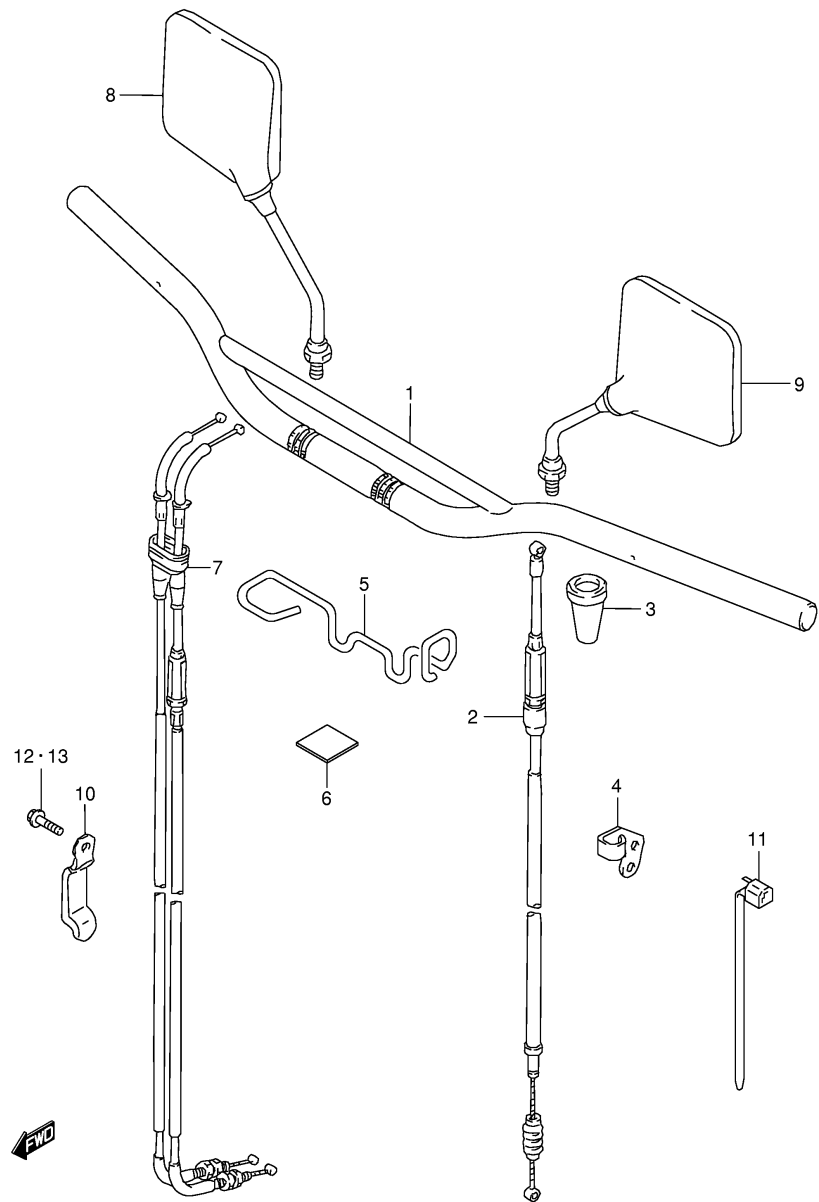

FIG.40

Ref No	Part No	Description
1	56110-13E10-13L	Handlebar (silver)
2	58200-13E10	Cable Assy, Clutch
3	58273-31000	Boot, Clutch Cable
4	58634-13E00	Stopper, Clutch Cable
5	58621-13E00	Guide, Cable
6	94429-13E00	Cushion
7	58300-13E10	Cable Assy, Throttle
8	56500-13A30	Mirror Assy, Rear View Rh
9	56600-13A30	Mirror Assy, Rear View Lh
10	09403-09307	Clamp
11	09407-18402	Clamp (l:165)
12	01550-06103	Bolt
13	01547-06123	Bolt