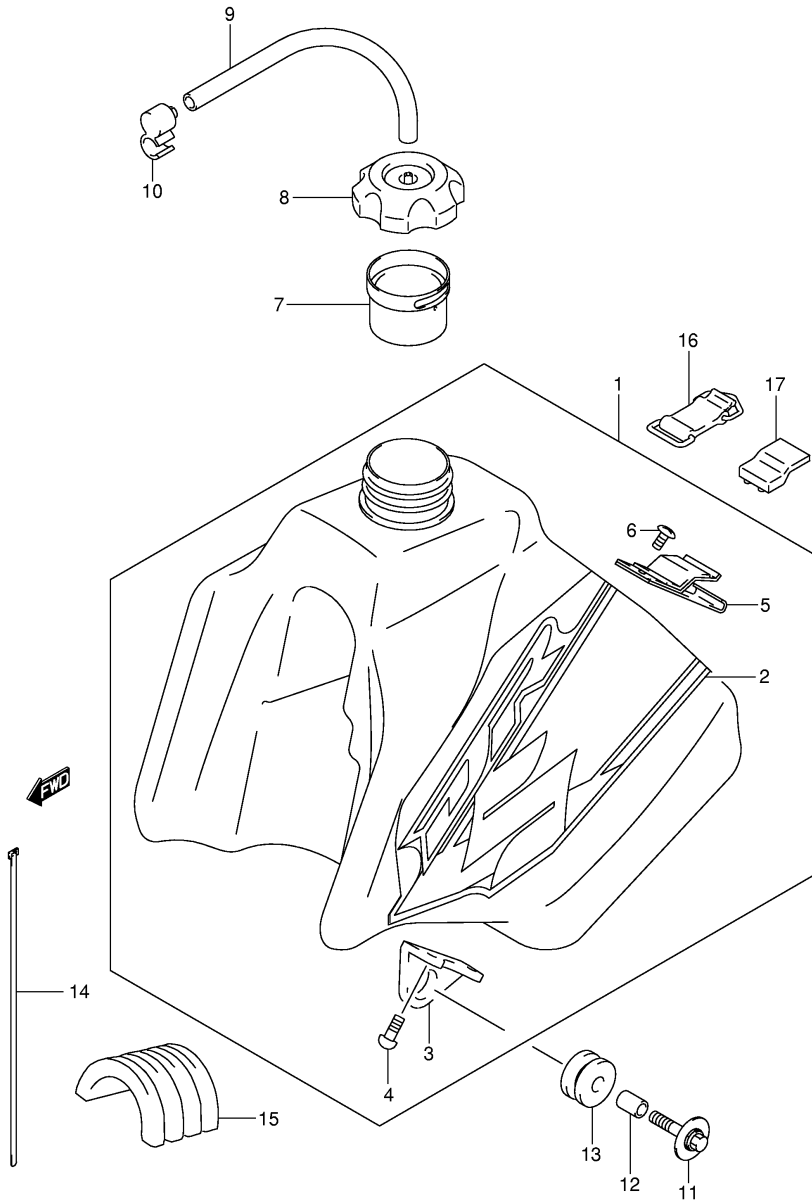

Ref No	Part No	Description
1	44100-13EE0-YR1	Tank Assy, Fuel (yellow)
2	68110-13EC0-DY9	• . Tape Set, Fuel Tank
3	44131-27C01	• . Bracket, Front
4	01547-06123	• . Bolt
5	44150-13E30	• . Bracket, Rear
6	02142-06123	• . Screw, Rear
7	44199-19A00	Tube, Fuel Inlet
8	44200-29F00	Cap Assy, Fuel Tank
9	09352-50823-600	Hose, Breather (l:600->80)
10	44486-40200	Clamp
11	09118-06112	Bolt, Front
12	09180-06268	Spacer
13	14762-01B01	Cushion, Bracket
14	09407-30402	Clamp
15	44541-13E10	Cushion
16	44560-44E00	Band, Rear
17	44542-13E30	Cushion, Fuel Tank