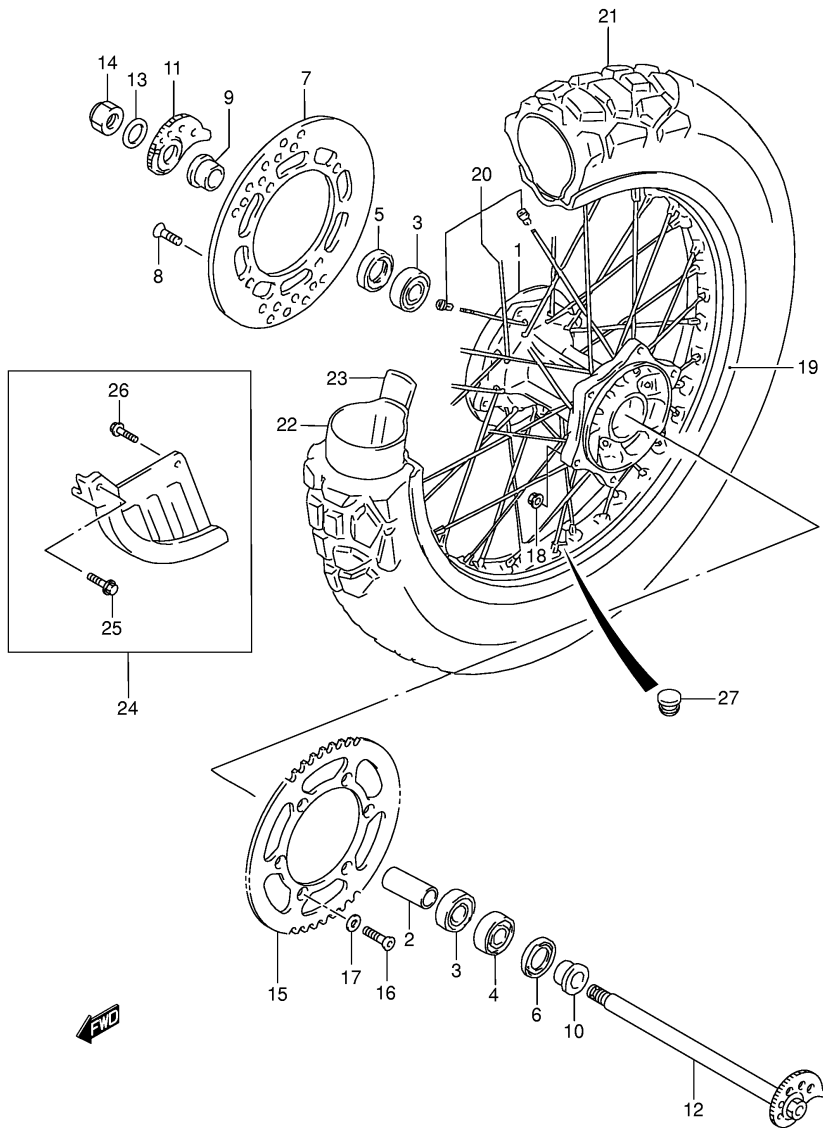

Ref No	Part No	Description
1	64111-14D10	Hub, Rear Wheel
2	64731-13E00	Spacer, Bearing
3	08123-60047	Bearing
4	08123-62047	Bearing, Lh
5	09282-26001	Oil Seal, Rh (26x42x8)
6	09283-26019	Oil Seal, Lh (26x47x5)
7	69211-03D10	Disc, Rear Brake
8	09106-08155	Bolt, Disc
9	64741-14D00	Spacer, Rear Axle Rh
10	64751-05D00	Spacer, Rear Axle Lh
11	61410-32E00	Adjuster, Chain Rh
12	64710-32E00	Axle, Rear
13	09160-19022	Washer
14	08319-21188	Nut
15	64511-13E00	Sprocket, Rear (nt:42)
16	09120-08004	Bolt (8x20)
17	08322-01083	Washer
18	08319-31087	Nut
19	65311-14D00	Rim, Rear Wheel (18x2.15)
20	65320-14D00	Spoke Set, Rear Wheel
21	65110-13E60	Tire, Rear (4.60-18)(dunlop)
22	65200-13E40	Tube Assy, Wheel Inner
23	65261-44AF0	Protector, Wheel Inner Tube
24	69200-28C00	Cover Set, Rear Disc
25	01550-06123	Bolt
26	01550-06203	Bolt
27	09250-08013	Cap, Bead Stopper