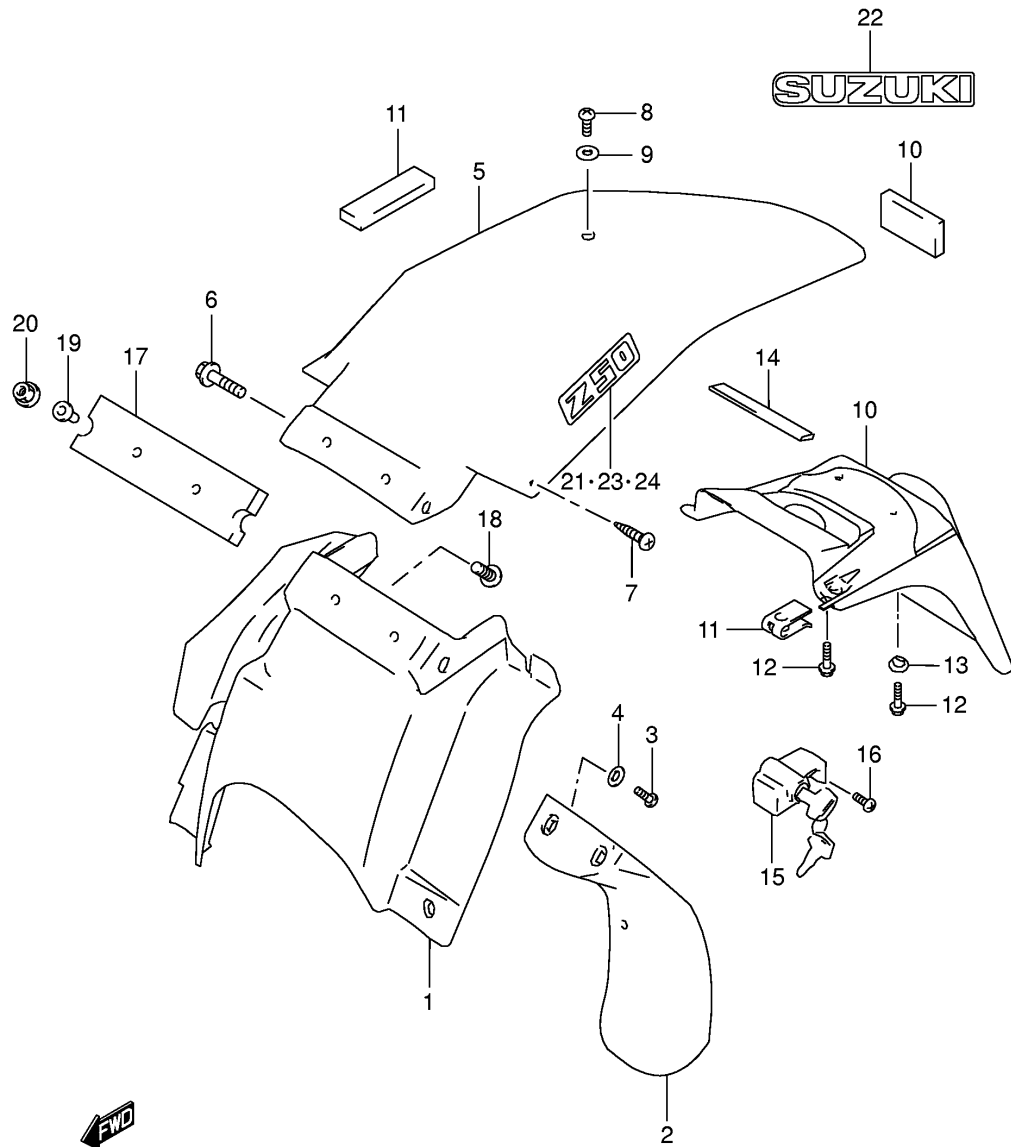

Ref No	Part No	Description
1	63112-13E10	Body, Fender Front
2	63114-13E00	Guard, Rear Fender Mad
3	02142-06123	Screw
4	09169-06045	Washer
5	63113-13E00-YR1	Body, Fender Rear (yellow)
6	09116-06002	Bolt (6x12)
7	09139-06083	Screw
8	09139-06050	Screw (6x20)
9	09169-06016	Washer
10	63311-13E10	Extension, Rear Fender
11	63312-13E00	Plate, Rear Fender
12	01550-06203	Bolt
13	09169-06073	Washer (6.1x17.0x4.80)
14	47117-46400	Cushion (10x60)
15	95700-44810	Lock Set, Helmet
16	09139-06089	Screw
17	63115-13E00	Cushion, Front
18	02142-05203	Screw
19	09169-06062	Washer
20	09159-05043	Nut