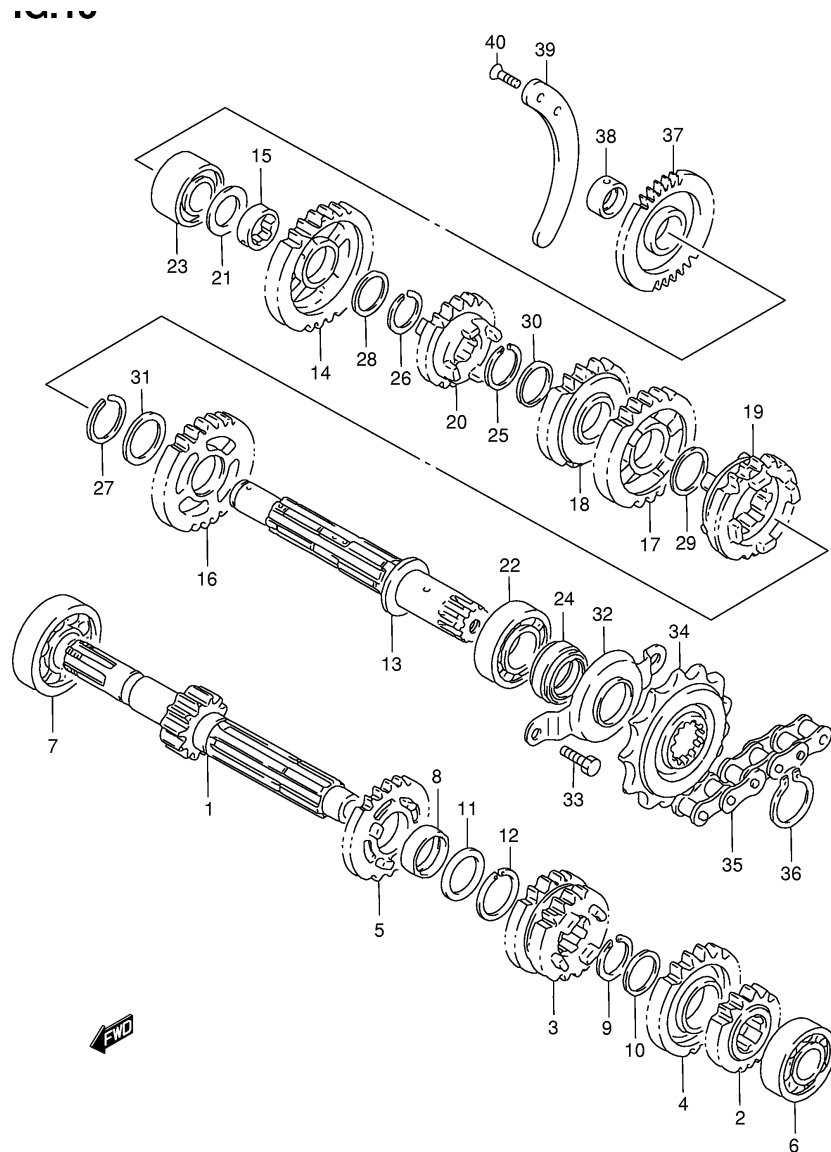

DR-Z250K1 E24_017
CLUTCH

Ref No	Part No	Description
1	24120-14D20	Shaft, Counter
2	24221-14D10	Gear, 2nd Drive (nt:15)
3	24231-14D00	Gear, 3rd/4th Drive (nt:18/18)
4	24251-14D00	Gear, 5th Drive (nt:21)
5	24261-14D02	Gear, 6th Drive (nt:23)
6	09262-17046	Bearing (17x40x12)
7	09262-20116	Bearing (20x52x15)
8	09300-22008	Bush (22x27x0.5)
9	09380-22006	Circlip
10	09181-22111	Shim
11	09181-22167	Washer (22x30x1.0)
12	09380-22006	Circlip
13	24130-14D20	Shaft, Drive
14	24311-14D01	Gear, 1st Driven (nt:29)
15	24312-14D00	Bush, 1st Driven Gear
16	24320-14D00	Gear, 2nd Driven (nt:26)
17	24331-14D10	Gear, 3rd Driven (nt:24)
18	24341-14D10	Gear, 4th Driven (nt:20)
19	24351-14D01	Gear, 5th Driven (nt:20)
20	24361-14D01	Gear, 6th Driven (nt:19)
21	09181-22167	Washer (22x30x1.0)
22	09262-22024	Bearing (22x56x16)
23	09267-17003	Bearing (17x40x17.5)
24	09283-22025	Oil Seal (22x34x7)
25	09380-22006	Circlip
26	09380-22006	Circlip
27	09380-25010	Circlip
28	08211-17322	Thrust Washer
29	09181-22139	Shim (22x28x1.0)
30	09181-22139	Shim (22x28x1.0)
31	09181-25167	Washer (25x34x1.0)
32	24751-14D00	Retainer, Drive Shaft Oil Seal
33	01500-06123	Bolt
34	27510-47D00	Sprocket, Engine (nt:14)
35	27600-01C10-108	Chain Assy (did520vm,108le)
36	09380-22012	Snap Ring
37	26261-14D10	Gear, Kick Starter Idle
38	26262-14D00	Bush, Kick Starter
39	26264-13E00	Retainer, Kick Idle Gear
40	09126-06014	Screw (6x16)