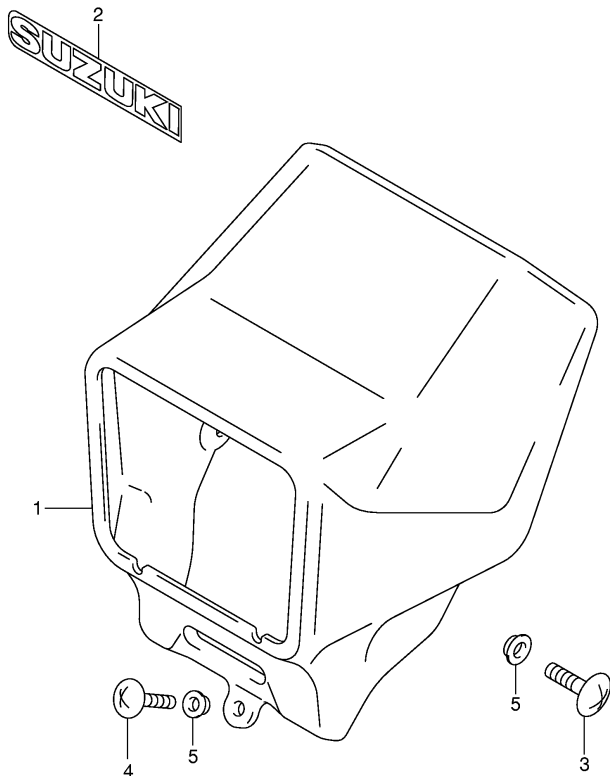

Ref No	Part No	Description
1	51811-32E00-YR1	Cover, Head Lamp (yellow)
2	68171-44B00-FR3	Emblem, Suzuki
3	02142-06123	Screw, Side
4	02142-05123	Screw, Lower
5	09169-06033	Washer

DR-Z250K1 E24_038
HEADLAMP HOUSING