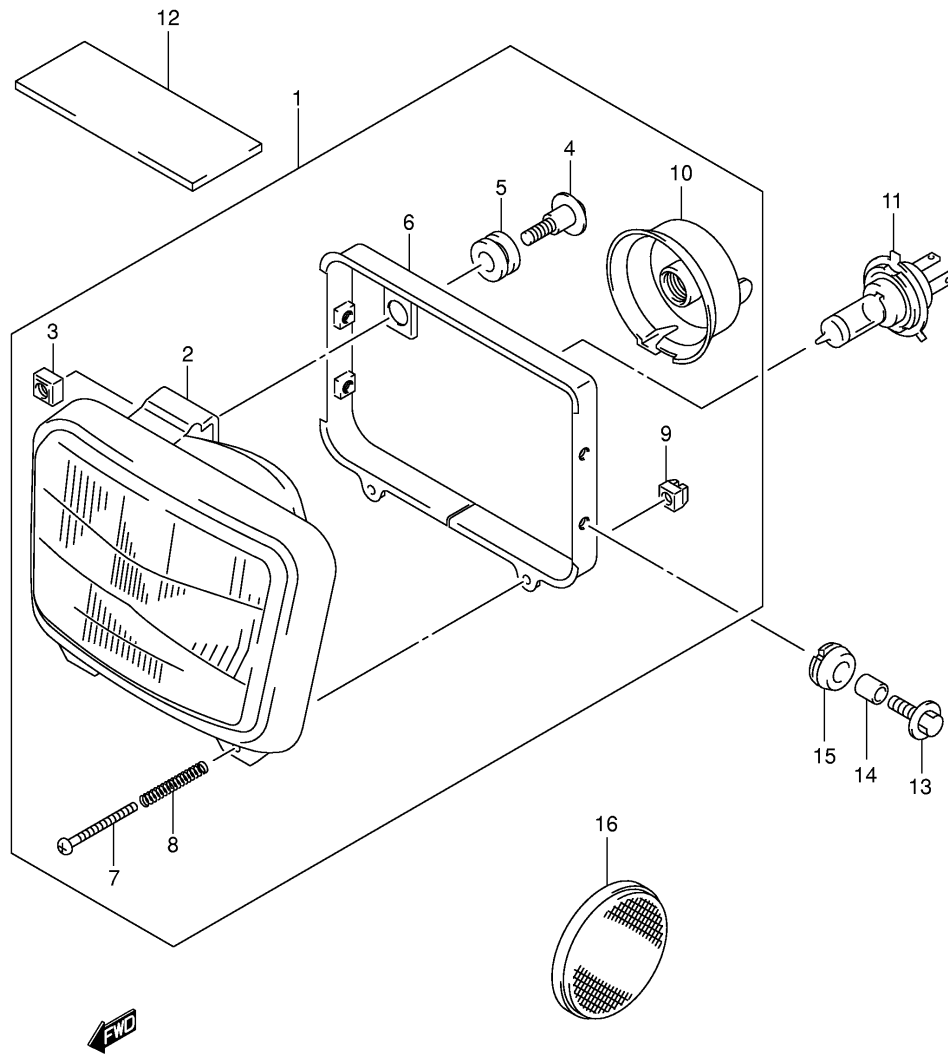

Ref No	Part No	Description
1	35100-12ED0-999	Headlamp Assy
2	35121-12EA0	. Unit Assy
3	35135-45900	. Nut
4	35136-38A00	. Screw, Mounting
5	35139-45230	. Cushion
6	35141-12ED0	. Housing
7	35151-12EA0	. Screw, Adjusting
8	35154-12EA0	. Spring, Adjusting
9	35135-12E20	. Nut, Adjusting
10	35173-01440	. Cover, Socket
11	09471-12185	Bulb (12v,60/55w)
12	36920-14D00	Cushion, Headlamp
13	09116-06167	Bolt (6x20)
14	09180-06310	Spacer (6.5x10x10)
15	09320-09018	Cushion
16	35950-14A00	Reflex Reflector Assy, Fr Side