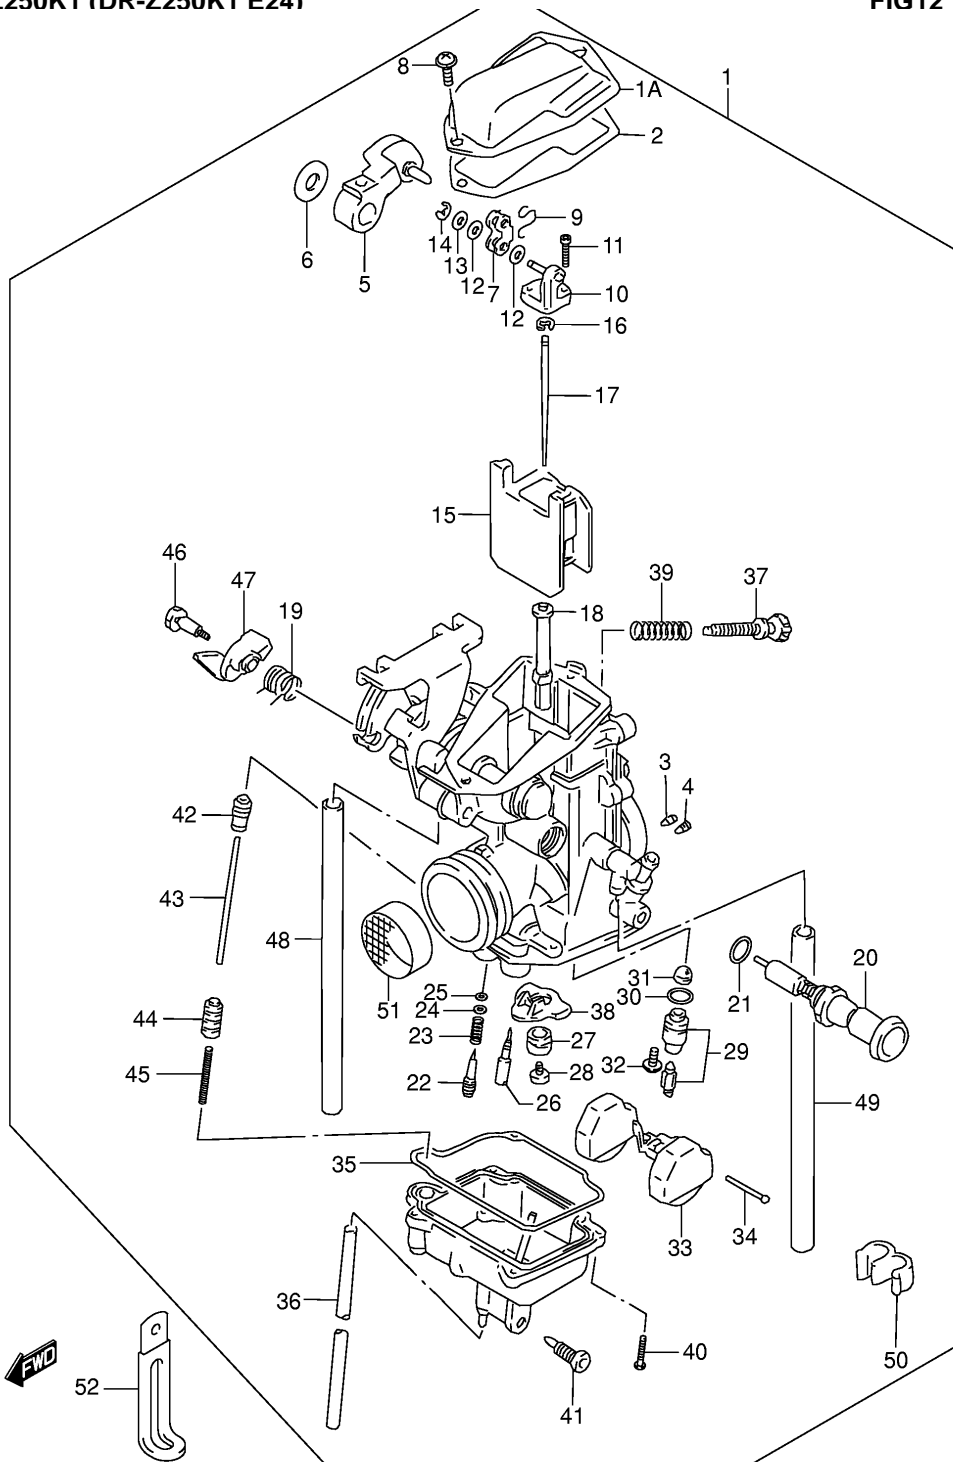

Ref No	Part No	Description
1	13200-13E30	Carburetor Assy
1a	13261-13E00	• Cover, Top
2	13266-27A00	• Gasket
3	09493-24007	• Jet, Air (1.2)
4	09493-32003	• Jet, Air (1.6)
5	13541-13E00	• Lever Set, Throttle
6	13575-38200	• Washer
7	13447-14A00	• Plate
8	02112-34103	• Screw
9	13446-13E00	• Clip Assy
10	13398-27A02	• Connector
11	02112-03123	• Screw
12	13445-14A00	• Gasket
13	09160-04024	• Washer (4.5x8x0.5)
14	13415-38300	• E Ring
15	13551-13E30	• Valve, Piston
16	13394-40D20	• E Ring
17	13383-13E30	• Needle, Jet
18	13341-13E30	• Jet, Needle (p-6m)
19	13494-14D00	• Spring
20	13411-42A20	• Plunger Assy
21	13278-47090	• O Ring
22	13279-13E30	• Screw, Pilot
23	13268-47070	• Spring
24	13291-29900	• Washer
25	13295-29900	• O Ring
26	09492-37002	• Jet, Pilot (37.5)
27	13331-13A00	• Ring
28	09491-25011	• Jet, Main (127.5)
29	13370-05530	• Valve Assy, Needle
30	13374-35C00	• O Ring
31	13376-19F00	• Filter
32	13602-43410	• Screw
33	13250-28A00	• Float
34	13254-92311	• Pin, Float
35	13251-27A00	• O Ring
36	09352-30503-600	• Hose (3x5x600)
37	13267-13D01	• Adjuster
38	13331-13E00	• Ring
39	13268-13E00	• Spring
40	13602-48B10	• Screw
41	13247-02340	• Screw, Drain
42	13499-44500	• Boot
43	13487-14A00	• Rod
44	13493-27A00	• Plunger
45	13271-09400	• Spring
46	13613-14A00	• Bolt
47	13490-14A00	• Lever
48	09352-50903-600	• Hose (5x9x600)
49	09352-50903-600	• Hose (5x9x600)
50	09408-00033	• Clip
51	13130-19B00	• Net, Intake
52	09404-06432	Clamp (l;60)