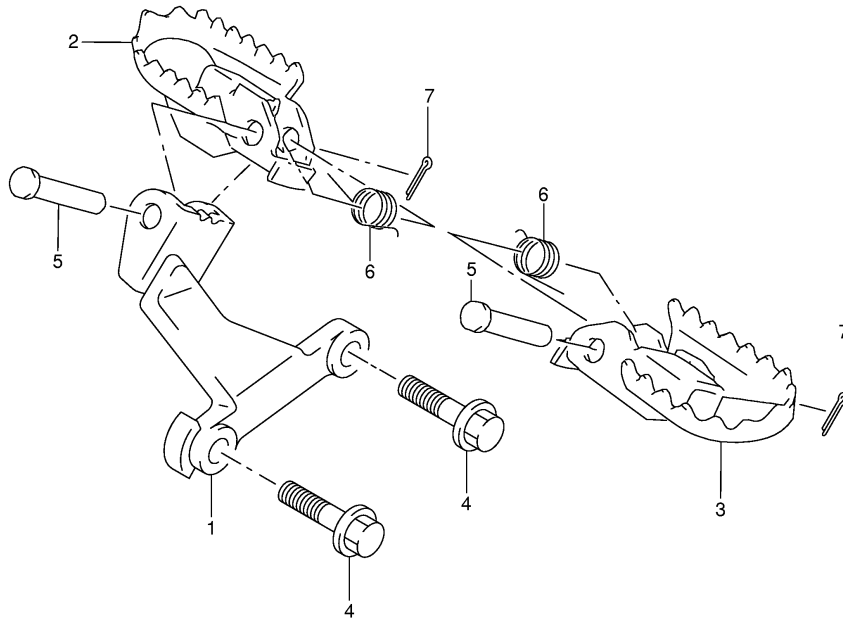

DR-Z250K1 E24_033
 STAND

FIG. 34

Ref No	Part No	Description
1	43510-14D12-019	Bracket, Footrest Rh (black)
2	43550-14D30	Footrest, Front Rh
3	43560-14D30	Footrest, Front Lh
4	09103-10245	Bolt
5	09200-10013	Pin
6	09448-15004	Spring
7	04111-20158	Cotter Pin