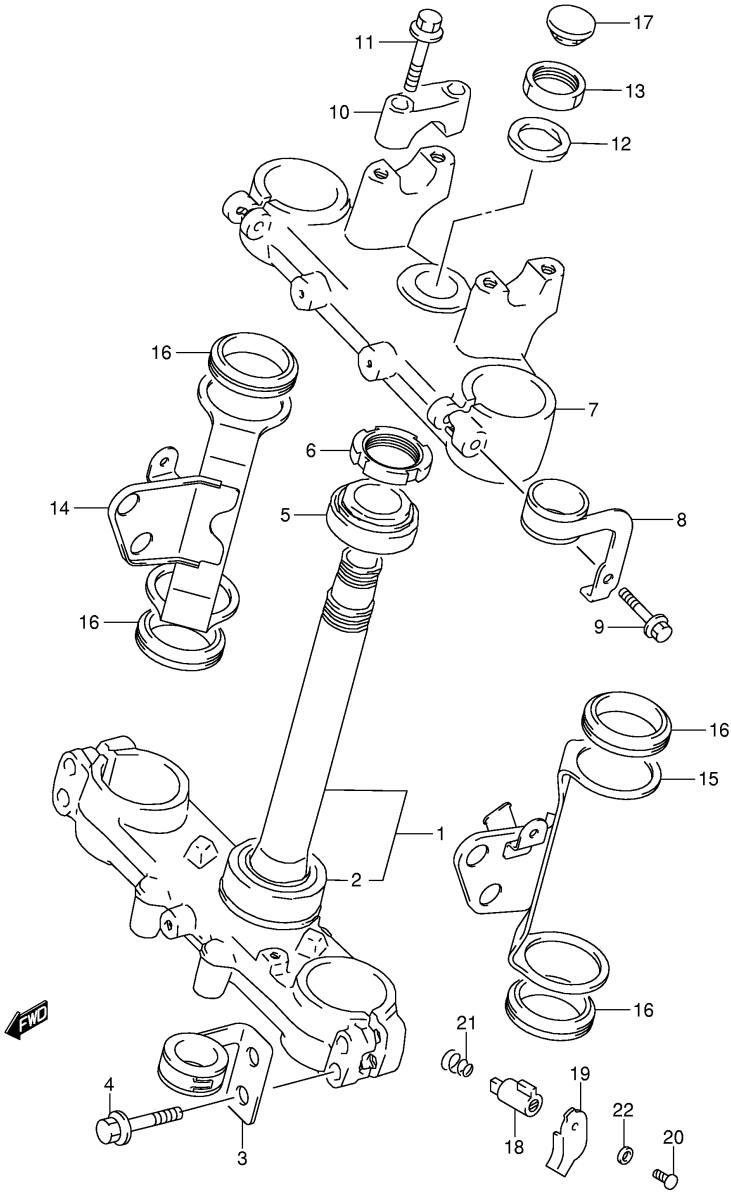

Ref No Part No Description

- 1 45100-13EHC Seat Assy
- 2 45149-33D00 • Cushion
- 3 09329-10001 • Cushion
- 4 01550-06123 Bolt

Ref No	Part No	Description
1	51103-13EB0	Damper Assy, Front Fork Rh
2	51104-13EB0	Damper Assy, Front Fork Lh
3	51130-13EB0	. Tube, Outer Rh
4	51140-13EB0	. Tube, Outer Lh
5	51152-13E00	. Bush, Guide
6	51168-17C00	. Spacer, Seal
7	51153-14D00	. Seal, Oil
8	51556-38B00	. Ring, Stopper
9	51173-14D00	. Seal, Dust
10	51110-13EB0	. Tube, Inner
11	51121-13E00	. Bush, Slide
12	51190-13EB0	. Rod, Front Damper
13	51197-14E30	. Bush, Slide
14	51195-13E00	. Piece, Oil Lock
15	51148-08D00	. Gasket
16	51170-08D00	. Bolt, Center
17	51171-13EB0	. Spring, Front
18	51186-17C00	. Seat, Spring
19	51351-14E90	. Bolt, Fork
20	51117-17C00	. O Ring
21	51132-13E00	. Holder, Axle Rh
22	08319-31067	. Nut, Axle Holder
23	51203-13E00	. Holder
24	07130-05207	. Bolt
25	09160-05044	. Washer
26	09280-14011	. O Ring
27	51836-17C00	. Expander
28	51835-17C00	. Ball
29	51149-29E00	. Label, S-h
30	51389-13E00	. Case, Adjuster
31	51571-14D00-019	Boot (black)
32	51575-14D00	Band, Boot Upper
33	51576-42AA0	Band, Boot Lower

FIG.47

Ref No	Part No	Description
1	51410-13E40	Stem, Steering
2	09265-30014	• . Bearing (30x52x16)
3	51453-13E50	Guide, Cable Lower Lh
4	01550-08407	Bolt
5	09265-30014	Bearing (30x52x16)
6	51631-28E00	Nut, Stem
7	51311-13E00	Head, Steering Stem
8	51288-13E00	Guide, Cable Upper Lh
9	01550-08407	Bolt
10	56211-13EB0	Holder, Handle (black)
11	51321-13E00	Bolt, Holder
12	51356-29E00	Washer
13	51353-27C40	Nut
14	51530-13E80	Bracket, Lamp Housing Rh
15	51540-13E80	Bracket, Lamp Housing Lh
16	51553-15D00	Damper, Bracket
17	09250-12006	Cap, Steering Stem
18	51900-13810	Lock Set, Steering
19	51912-13E00	Cap, Steering Lock
20	51913-13E00	Pin, Steering Lock
21	51931-13E00	Spring, Steering Lock
22	09164-04001	Washer, Steering Lock