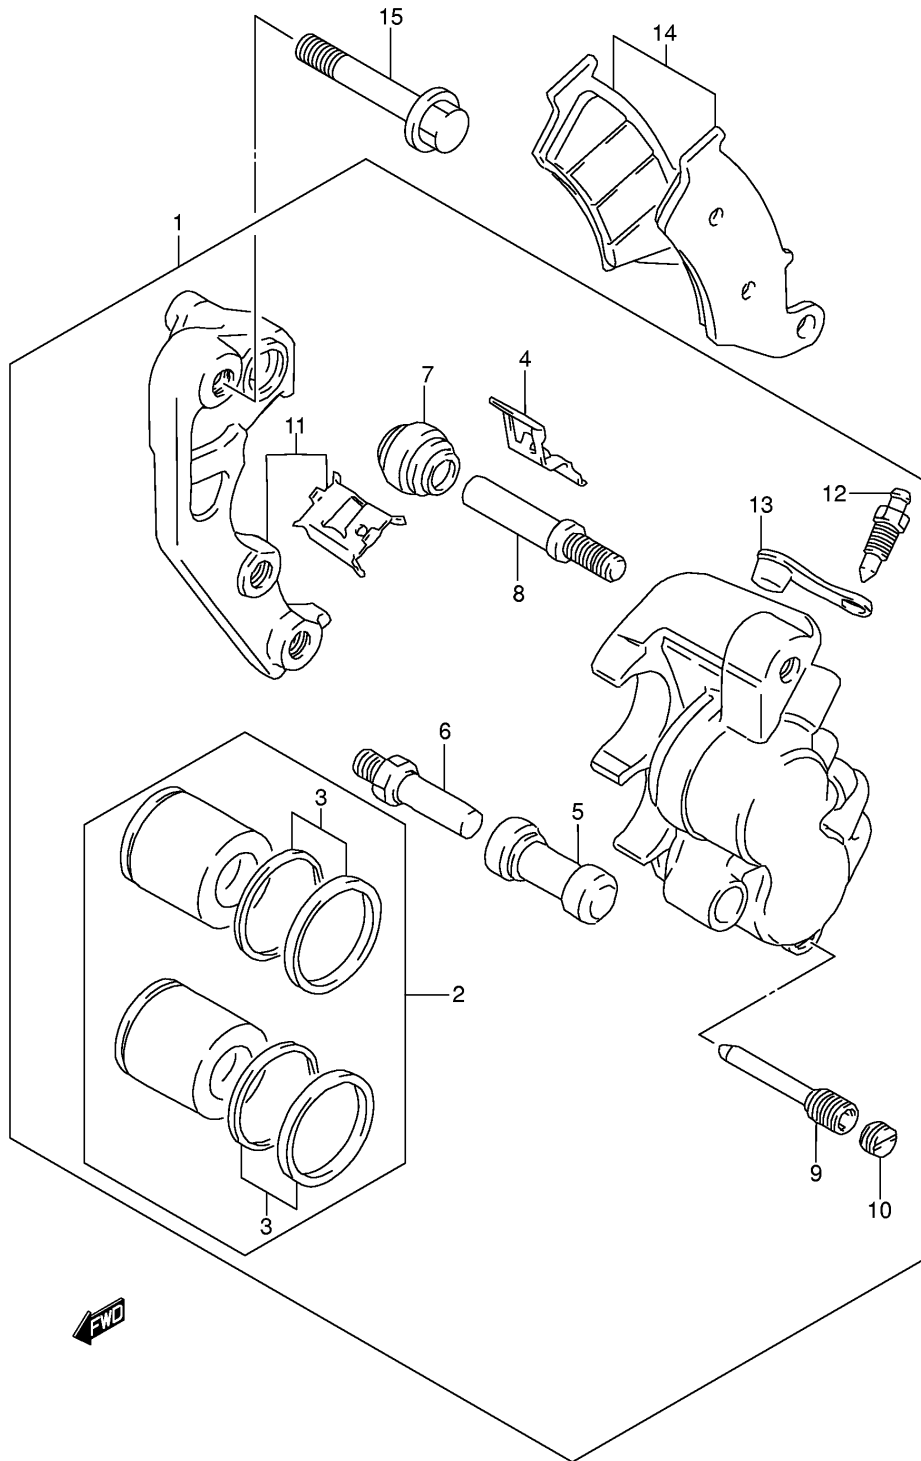

DR-Z250K1 E24_048
FRONT WHEEL

Ref No	Part No	Description
1	59300-13E00-999	Caliper Assy, Front Lh
2	59300-27840	. Piston Set
3	59300-13820	•• Seal Set, Piston
4	59315-13E00	. Spring, Pad
5	59386-13A00	. Boot
6	59382-27C30	. Pin
7	59303-14500	. Boot
8	59305-27C00	. Pin
9	59345-13E00	. Pin, Hanger
10	59146-21E10	. Plug, Pin
11	59350-13E00	. Bracket
12	59121-01A00	. Bleeder
13	59122-01A00	. Cap, Bleeder
14	59300-13830	Pad Set
15	09103-08338	Bolt (8x40)