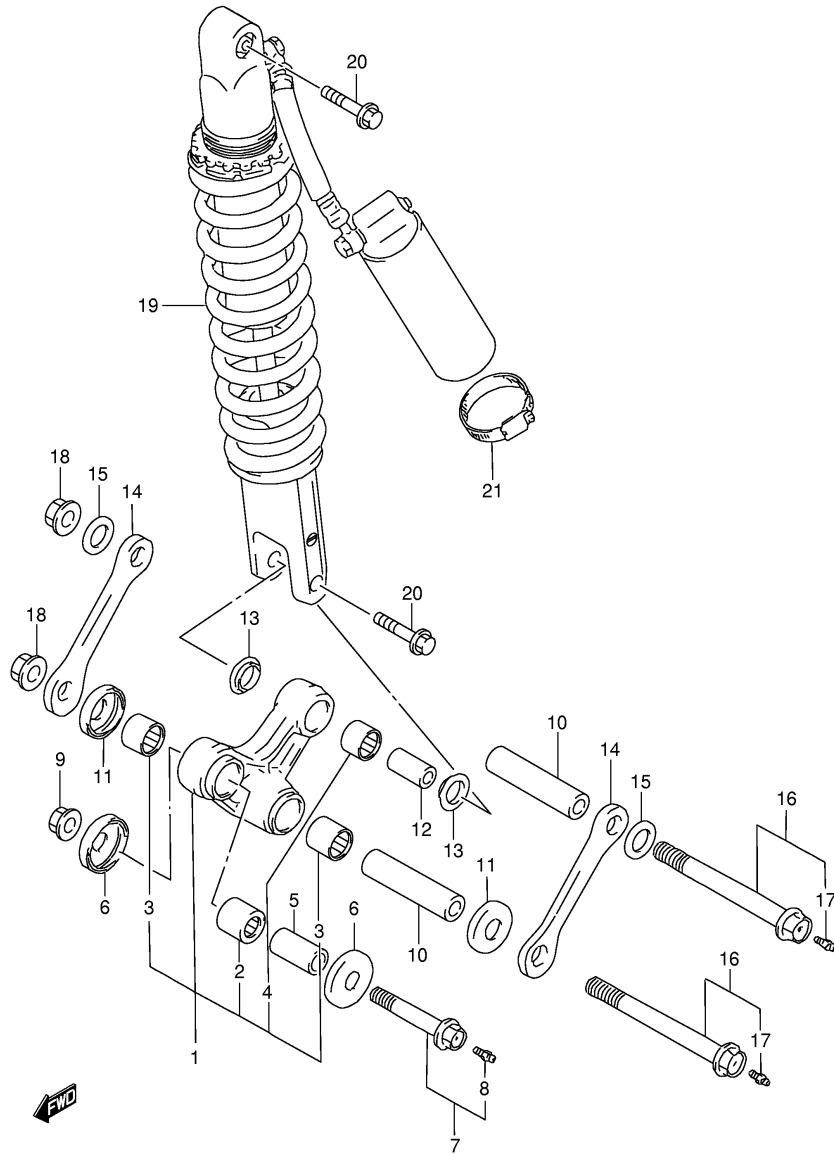

FIGURE

Ref No	Part No	Description
1	62601-13840	Lever Set, Rear Cushion
2	09263-20073	• . Bearing, Front (20x27x30)
3	09263-20071	• . Bearing, Center (20x27x23.5)
4	09263-17027	• . Bearing, Rear (17x24x20)
5	62317-05D00	Spacer
6	62162-28E00	Seal, Front Dust
7	62650-05D00	Bolt, Front
8	08351-21008	• . Grease Nipple
9	08319-31128	Nut
10	62626-14D00	Spacer, Center
11	62624-08D10	Seal, Center Dust
12	62684-40A10	Spacer, Rear
13	62624-13E00	Seal, Rear Dust
14	62641-13E00	Rod, Rear Cushion Lever
15	08211-14321	Thrust Washer
16	62620-14D00	Bolt, Rod
17	08351-21008	• . Grease Nipple
18	08319-31148	Nut
19	62100-13E80-37W	Absorber Assy, Rr Shock (red)
20	62648-14500	Bolt
21	09402-50511	Clamp

DR-Z250K1 E24_052
REAR CUSHION LEVER