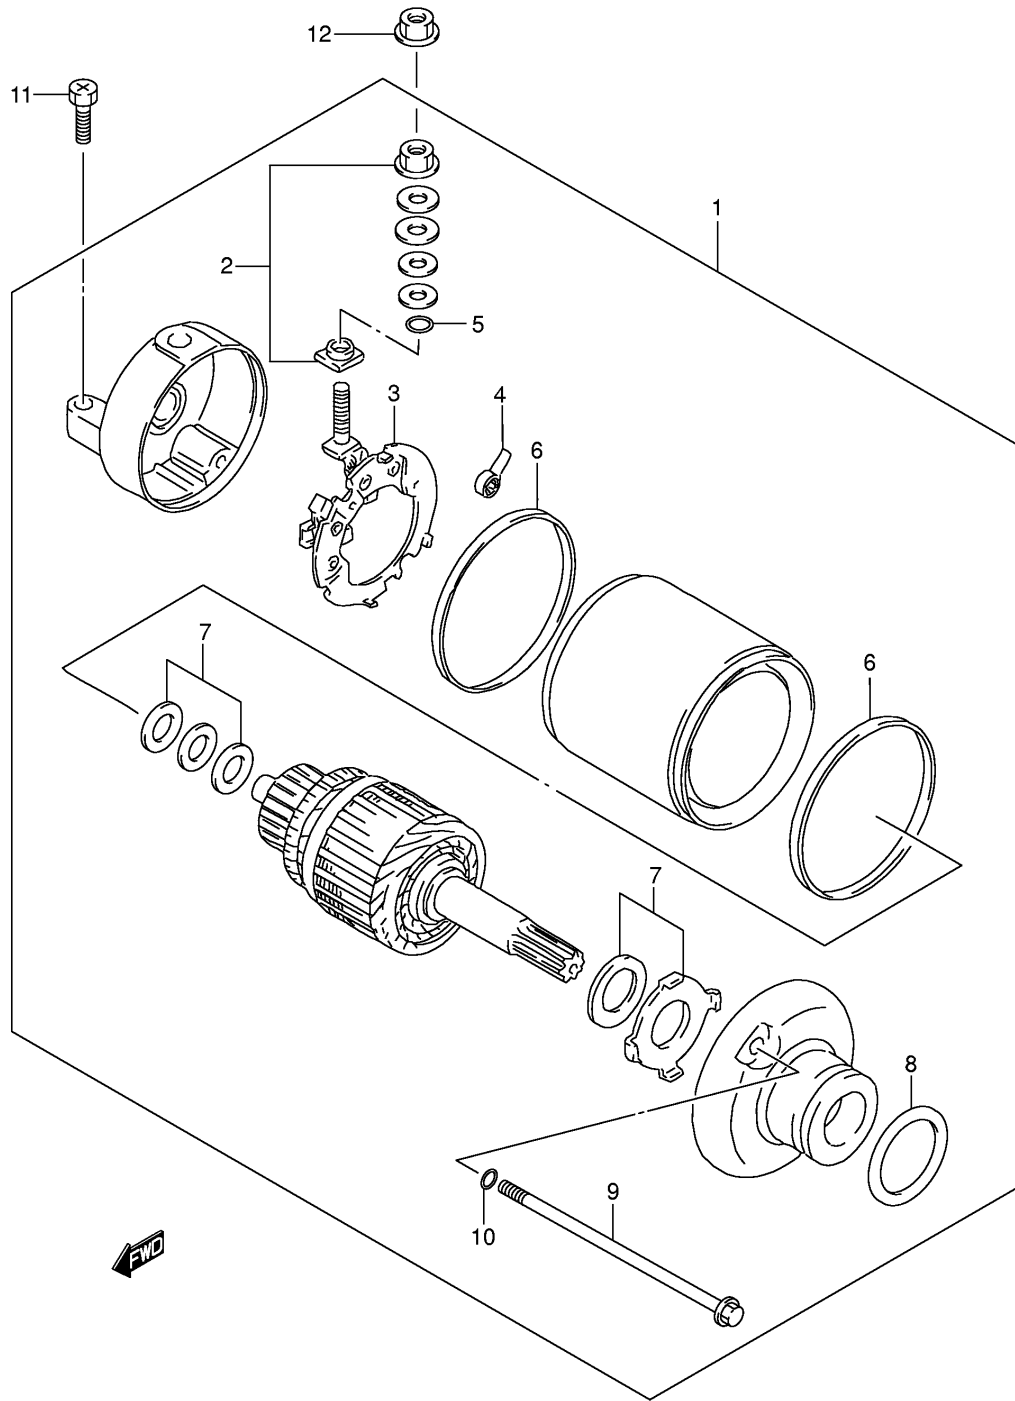

Ref No	Part No	Description
1	31100-13E00	Motor Assy, Starting
2	31130-13E00	• . Brush Terminal Set
3	31132-13E00	• . Brush Holder Set
4	31135-31300	• . Spring, Brush
5	31143-49040	• . O Ring
6	31264-13E00	• . O Ring
7	31170-19B10	• . Washer Set
8	09280-25002	• . O Ring (d:3.1,id:24.4)
9	31280-13E00	• . Bolt
10	31156-13E00	• . O Ring
11	09128-06024	Screw (6x25)
12	08361-35068	Nut