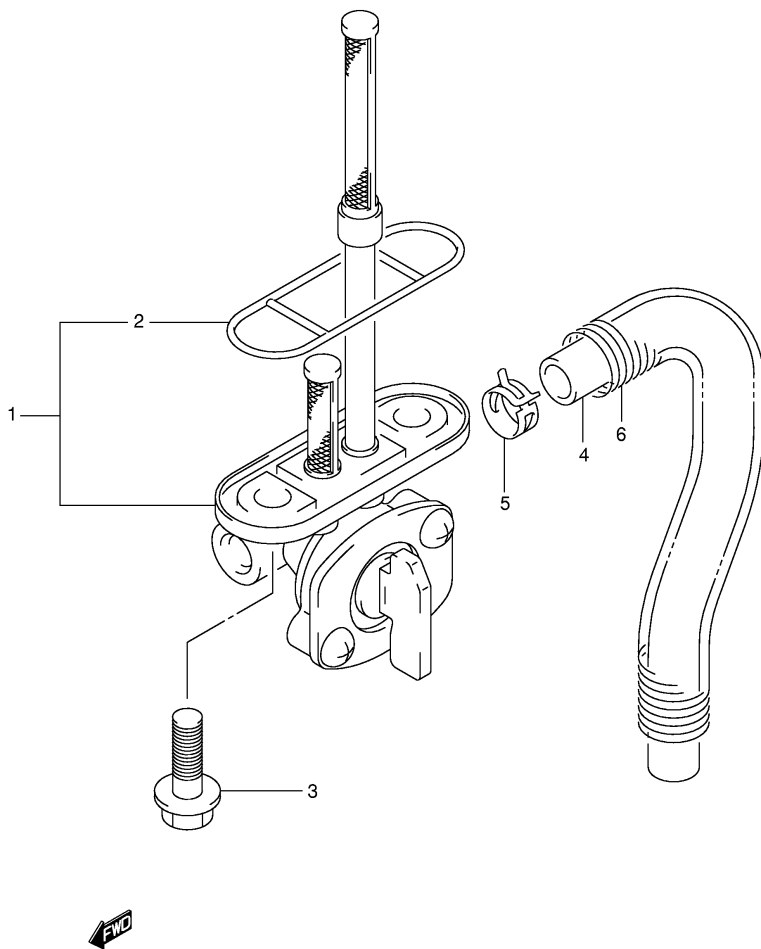

Ref No	Part No	Description
1	44300-13E30	Cock Assy, Fuel
2	44348-87420	• Gasket, Joint
3	01547-06163	Bolt
4	09355-50105-600	Hose (1:600->40)
5	09401-09403	Clip
6	09440-13041	Spring

FIG.37

Ref No	Part No	Description
1	47111-13E00-YR1	Cover, Frame Rh (yellow)
2	68131-13E10-FR4	Emblem, Frame Cover Rh
3	47166-13E00	Shield, Frame Cover Rh
4	47211-13E00-YR1	Cover, Frame Lh (yellow)
5	02142-06127	Screw
6	02142-06167	Screw
7	09169-06028	Washer
8	09320-08013	Cushion
9	09321-10018	Cushion
10	03541-15123	Screw
11	09148-05004	Nut