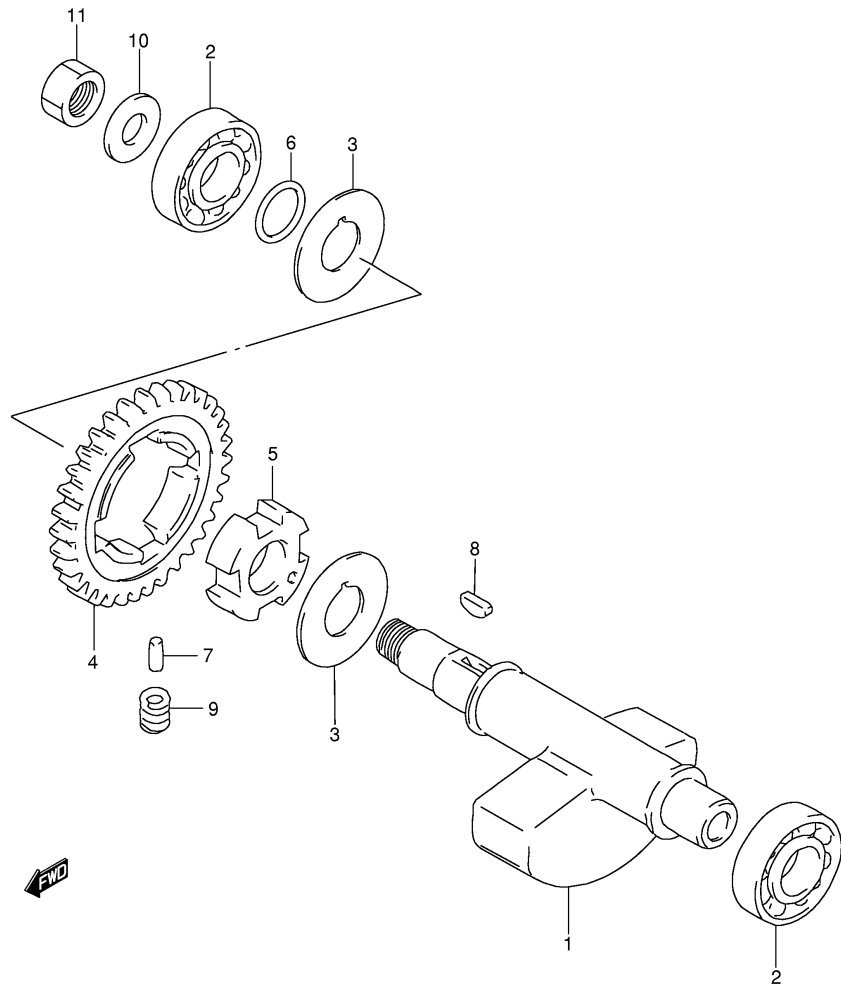

FIG.9

Ref No	Part No	Description
1	12651-13E01	Balancer, Crank
2	09262-15027	Bearing (15x42x13)
3	09166-16019	Washer (16x38x2)
4	12666-13E00	Gear, Crank Balancer Driven (nt:34)
5	12666-12E01	Race, Crank Balancer Driven Gear Inner
6	09181-16130	Shim (16x22x0.5)
7	09202-04017	Pin (d:4.5,l:9.5)
8	08341-31039	Key
9	09440-09031	Spring
10	08211-12255	Washer
11	09159-12048	Nut

DR-Z250K1 E24_009
CRANK BALANCER