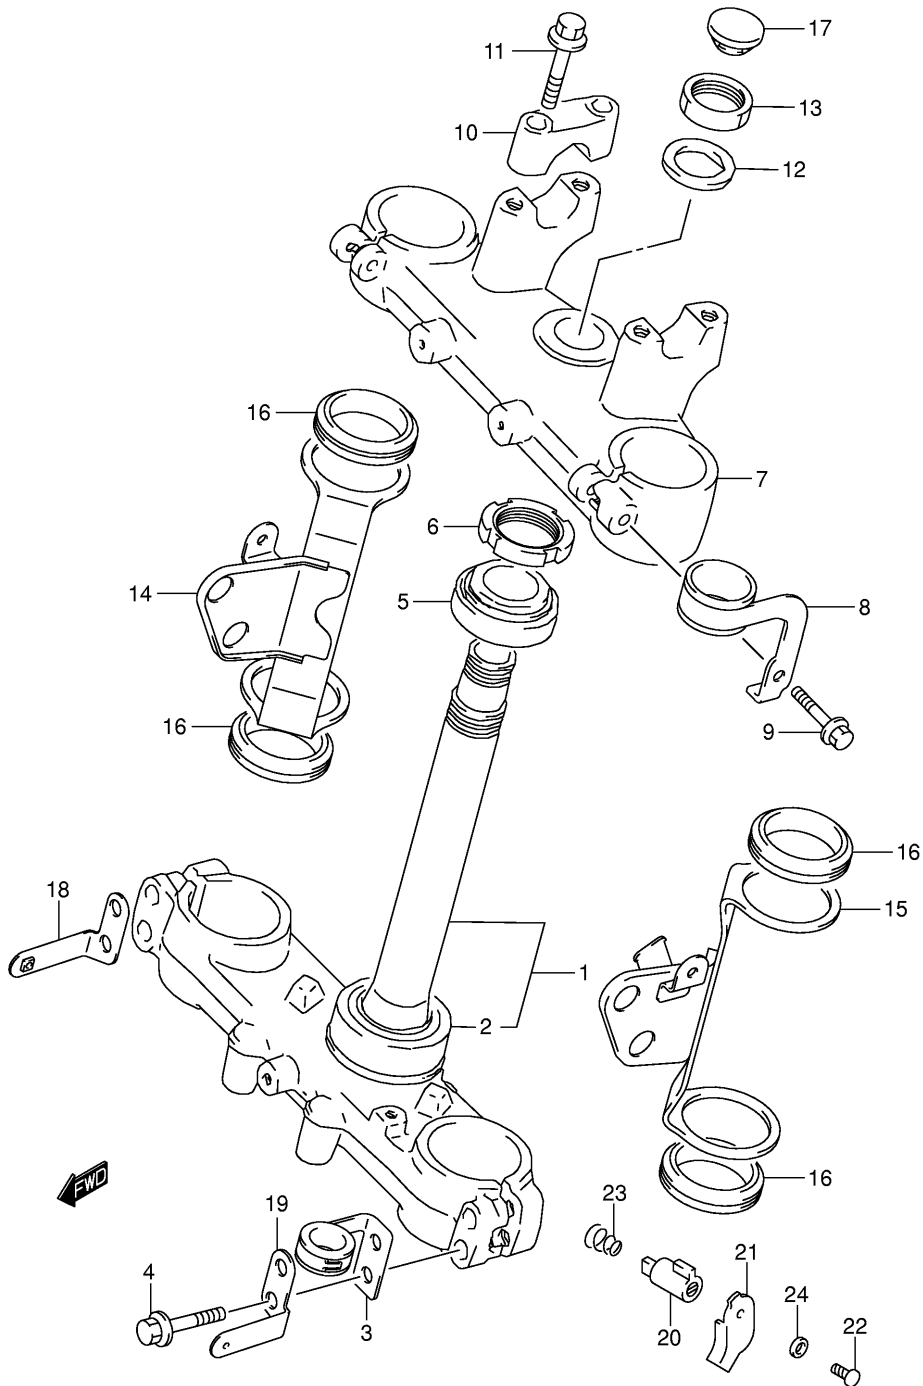

FIG.47

Ref No	Part No	Description
1	51410-13E40	Stem, Steering
2	09265-30014	• . Bearing (30x52x16)
3	51453-13E50	Guide, Cable Lower Lh
4	01550-08407	Bolt
5	09265-30014	Bearing (30x52x16)
6	51631-28E00	Nut, Stem
7	51311-13E00	Head, Steering Stem
8	51288-13E00	Guide, Cable Upper Lh
9	01550-08407	Bolt
10	56211-13EB0	Holder, Handle (black)
11	51321-13E00	Bolt, Holder
12	51356-29E00	Washer
13	51353-27C40	Nut
14	51530-13E80	Bracket, Lamp Housing Rh
15	51540-13E80	Bracket, Lamp Housing Lh
16	51553-15D00	Damper, Bracket
17	09250-12006	Cap, Steering Stem
18	51900-13810	Lock Set, Steering
19	51912-13E00	Cap, Steering Lock
20	51913-13E00	Pin, Steering Lock
21	51931-13E00	Spring, Steering Lock
22	09164-04001	Washer, Steering Lock

DR-Z250K1 E24_047
 STEERING STEM

Ref No	Part No	Description
--------	---------	-------------

1	51410-13E40	Stem, Steering
2	09265-30014	• . Bearing (30x52x16)
3	51453-13E50	Guide, Cable Lower Lh
4	01550-08407	Bolt
5	09265-30014	Bearing (30x52x16)
6	51631-28E00	Nut, Stem
7	51311-13E00	Head, Steering Stem
8	51288-13E00	Guide, Cable Upper Lh
9	01550-08407	Bolt
10	56211-13EB0	Holder, Handle (black)
11	51321-13E00	Bolt, Holder
12	51356-29E00	Washer
13	51353-27C40	Nut
14	51530-13E80	Bracket, Lamp Housing Rh
15	51540-13E80	Bracket, Lamp Housing Lh
16	51553-15D00	Damper, Bracket
17	09250-12006	Cap, Steering Stem
18	35956-13E00	Bracket, Fr Side Rr, R
19	35957-13E00	Bracket, Fr Side Rr, L
20	51900-13810	Lock Set, Steering
21	51912-13E00	Cap, Steering Lock
22	51913-13E00	Pin, Steering Lock
23	51931-13E00	Spring, Steering Lock
24	09164-04001	Washer, Steering Lock