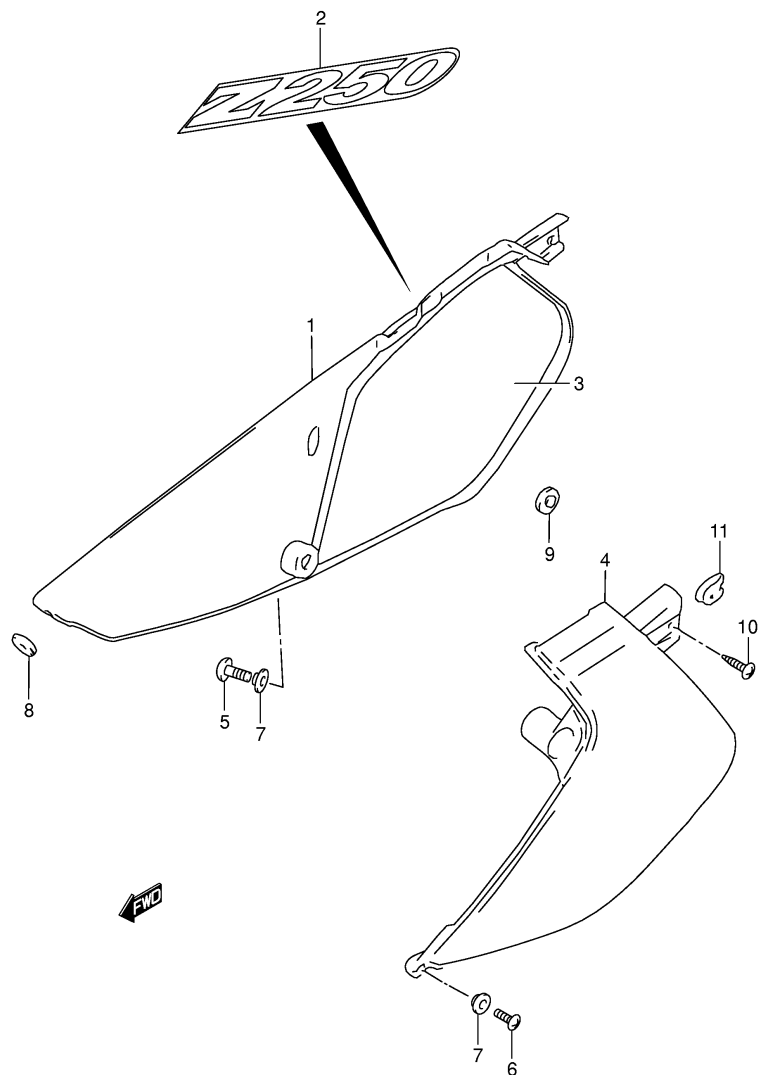

Ref No	Part No	Description
1	44300-13E30	Cock Assy, Fuel
2	44348-87420	• Gasket, Joint
3	01547-06163	Bolt
4	09355-50105-600	Hose (1:600->40)
5	09401-09403	Clip
6	09440-13041	Spring

FIG.37

Ref No	Part No	Description
1	47111-13E00-YR1	Cover, Frame Rh (yellow)
2	68131-13E10-FR4	Emblem, Frame Cover Rh
3	47166-13E00	Shield, Frame Cover Rh
4	47211-13E00-YR1	Cover, Frame Lh (yellow)
5	02142-06127	Screw
6	02142-06167	Screw
7	09169-06028	Washer
8	09320-08013	Cushion
9	09321-10018	Cushion
10	03541-15123	Screw
11	09148-05004	Nut