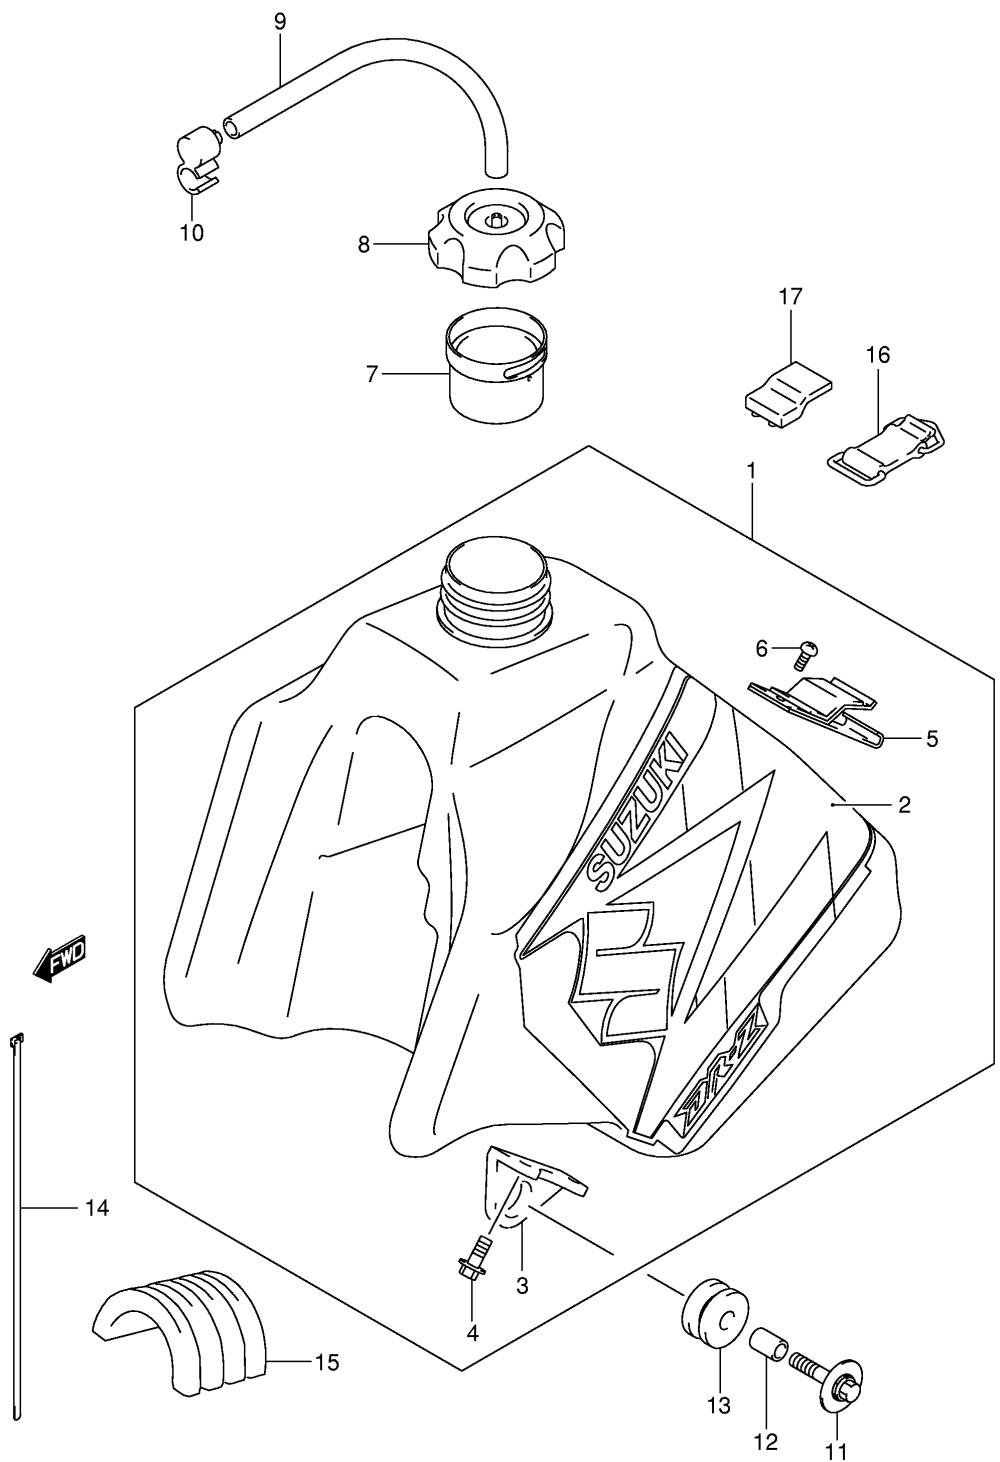

Ref No	Part No	Description
1	44100-13EG0-YU1	Tank Assy, Fuel (yellow)
2	68110-13EG0-NN2	. Tape Set, Fuel Tank
3	44131-27C01	. Bracket, Front
4	01547-06123	. Bolt
5	44150-13E30	. Bracket, Rear
6	02142-06123	. Screw, Rear
7	44199-19A00	Tube, Fuel Inlet
8	44200-29F00	Cap Assy, Fuel Tank
9	09352-50823-600	Hose, Breather (l:600->80)
10	44486-40200	Clamp
11	09118-06112	Bolt, Front
12	09180-06268	Spacer
13	14762-01B01	Cushion, Bracket
14	09407-30402	Clamp
15	44541-13E10	Cushion
16	44560-44E00	Band, Rear
17	44542-13E30	Cushion, Fuel Tank