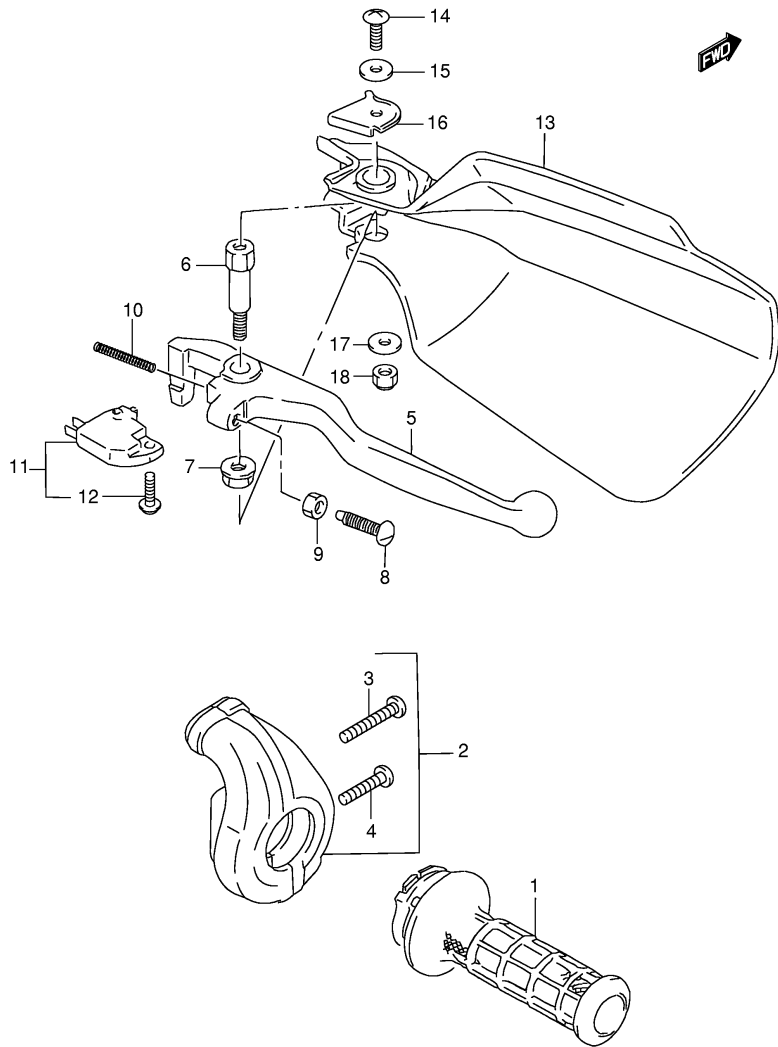

DR-Z250K1 E24_040
HANDLEBAR

FIG.41

Ref No	Part No	Description
1	57110-14D11	Grip, Throttle
2	57100-14D00	Case Assy, Throttle
3	09125-05066	• . Screw (5x25)
4	02112-05203	• . Screw
5	57421-44E00	Lever, Brake
6	57431-05D00	Bolt, Brake Lever Pivot
7	08319-21068	Nut
8	57431-14511	Spring, Return
9	08310-00053	Nut
10	57318-14502	Spring, Return
11	57460-17C00	Switch Assy, Stop
12	57465-17C00	• . Screw
13	57341-05D00-019	Cover, Knuckle Rh (black)
14	02142-05107	Screw
15	09160-05043	Washer
16	57355-14D00	Plate, Upper
17	09160-06130	Washer
18	08319-21068	Nut