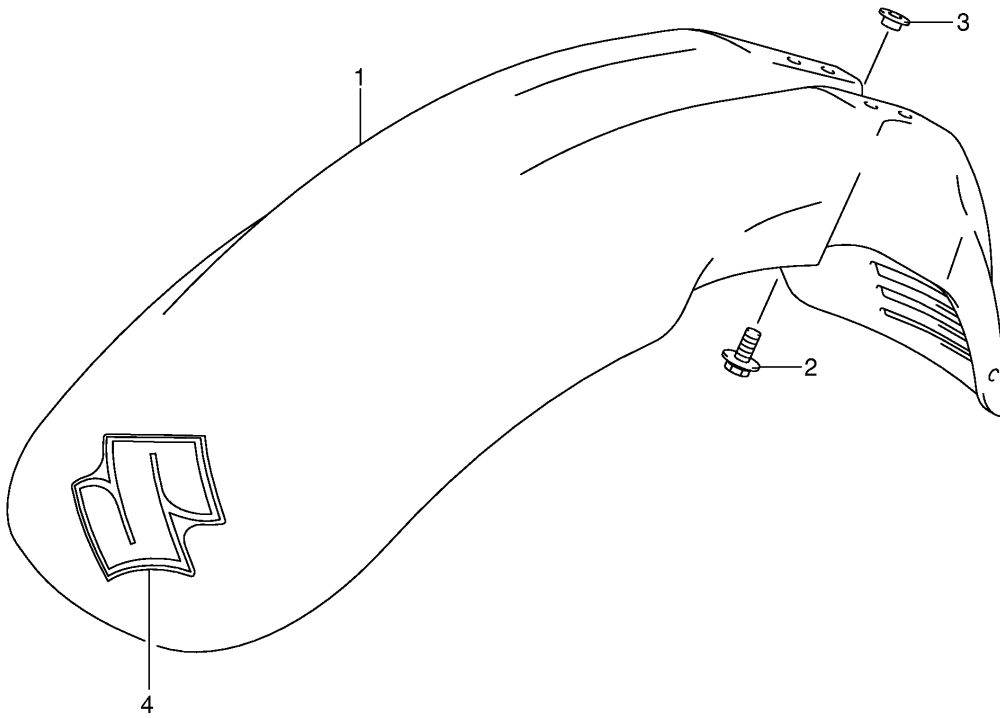

DR-Z250K1 E24_038
HEADLAMP HOUSING

Ref No	Part No	Description
3	02142-05123	Screw, Lower
4	02142-06123	Screw, Side
5	09169-06033	Washer

DR-Z250K1 E24_038A
HEADLAMP HOUSING

Ref No	Part No	Description
1	53111-13E00-YR1	Fender, Front (yellow)
2	09116-06170	Bolt
3	09169-06073	Washer