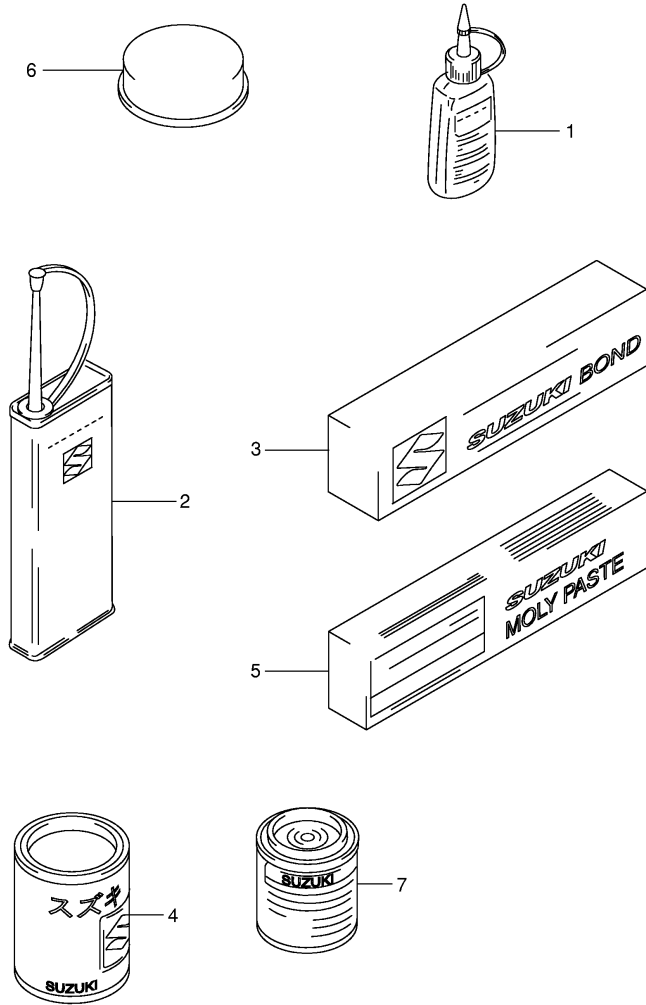

DR-Z250K1 E24_055
REAR MASTER CYLINDER

FIG.56

Ref No	Part No	Description
1	99000-25110	Suzuki Pbc Grease
2	99000-32020	Thread Lock Super (1333)
2	99000-32030	Thread Lock Super (1303b)
2	99000-32050	Thread Lock Super (1342)
2	99000-32100	Thread Lock Super (1305)
2	99000-32130	Thread Lock Super (1360)
3	99000-32040	Thread Lock Cement
4	99000-31110	Suzuki Bond (1215b)
4	99000-31140	Suzuki Bond (1207b) Black
5	99000-25030	Suzuki Super Grease
6	99000-25140	Suzuki Moly Paste
7	99000-10109-019	Paint (black)
7	99000-10209-13L	Paint (blight Silver Metallic)