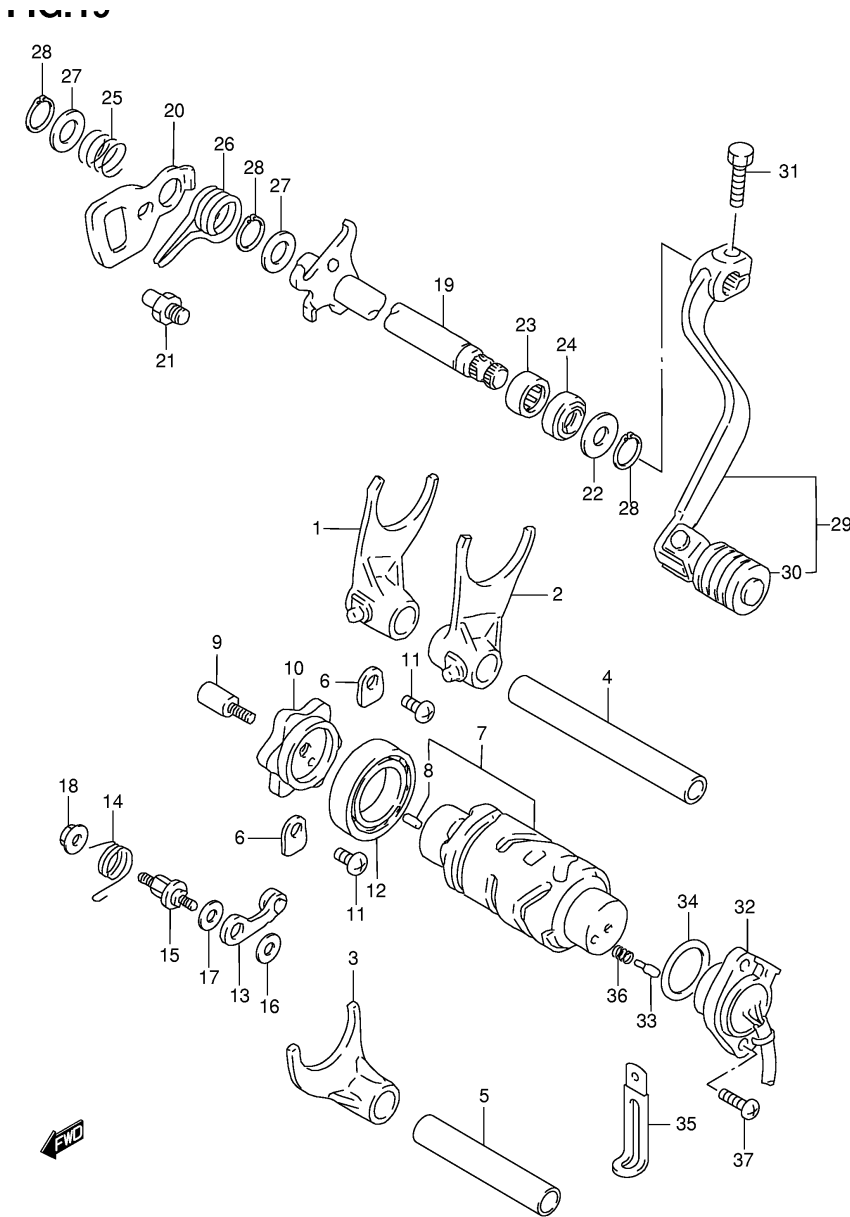

Ref No	Part No	Description
1	25211-14D02	Fork, Gear Shift No.1
2	25221-14D03	Fork, Gear Shift No.2
3	25231-14D02	Fork, Gear Shift No.3
4	25411-37F20	Shaft, Gear Shift Fork (l:95)
5	25421-14D00	Shaft, Gear Shift Fork (l:70)
6	24741-21A00	Retainer, Shift Cam Bearing
7	25310-14D10	Cam, Gear Shift
8	04221-04089	• . Knock Pin
9	25312-12C00	Pin, Shift Cam Driven Gear
10	25381-13E10	Plate, Gear Shift Cam
11	09125-06110	Screw, Shift Cam (6x12)
12	08113-69050	Bearing
13	25350-24B00	Stopper, Gear Shift Cam
14	25355-13E00	Spring, Shift Cam Stopper
15	25356-12C00	Support, Cam Stopper Arm
16	08211-06141	Washer
17	08212-06203	Washer
18	08316-10063	Nut
19	25510-13E01	Shaft, Gear Shift
20	25512-13E11	Plate, Gear Shift Cam Drive
21	25671-01011	Stopper, Return Spring
22	09160-14033	Washer (14.5x30x3.2)
23	09263-14027	Bearing (14x20x12)
24	09283-14006	Oil Seal (14x22x6)
25	09440-17009	Spring
26	09444-20001	Spring
27	09181-14167	Washer (14x22x1.0)
28	08331-31146	Circlip
29	25600-13E10	Lever Assy, Gear Shift
30	25652-03D00	• . Rubber, Gear Shift Pedal
31	01500-06203	Bolt
32	37720-13E00	Base Assy, Gear Shift Terminal
33	09209-05011	Contact
34	09280-26007	O Ring (d:2.4,id:25.7)
35	09404-06429	Clamp (l:45)
36	09440-04010	Spring
37	02112-05163	Screw