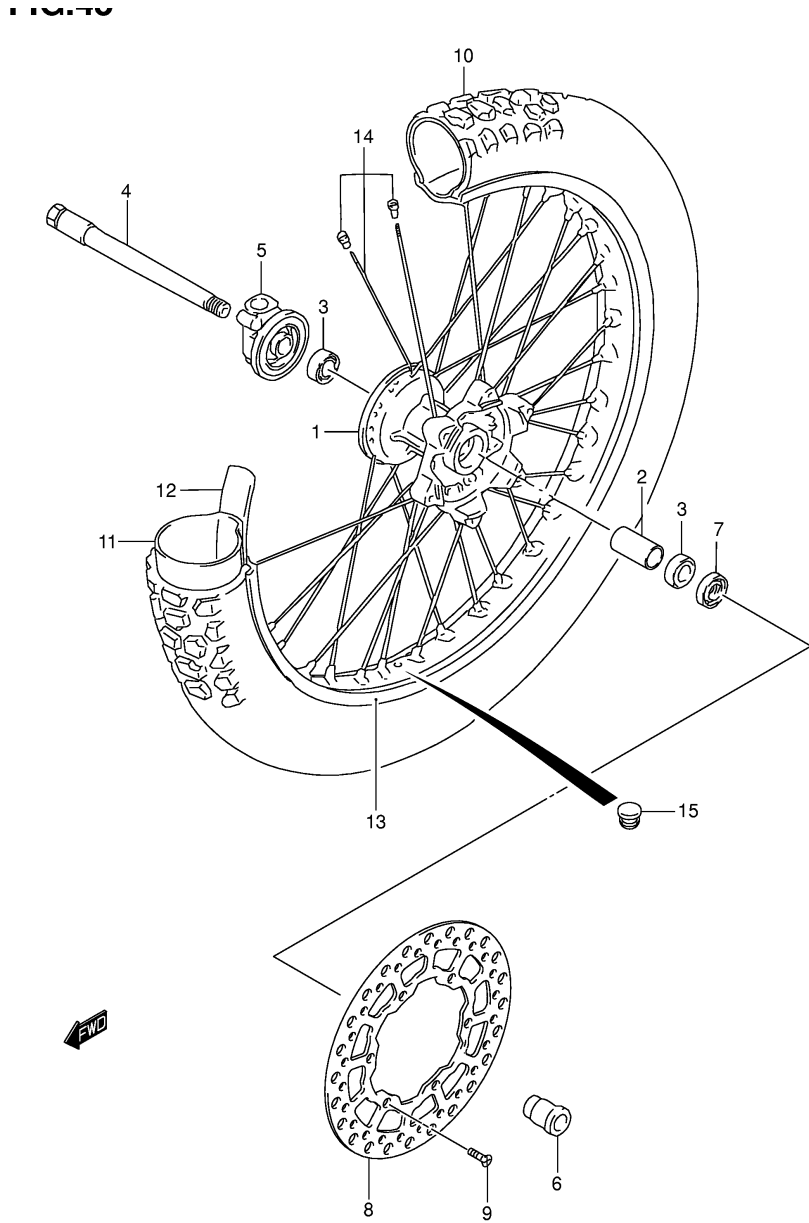

Ref No	Part No	Description

1	54111-29E00	Hub, Front Wheel
2	54730-01B00	Spacer, Bearing
3	08123-60037	Bearing
4	54711-05D01	Axle, Front
5	54600-05D00	Box Assy, Speedometer Gear
6	54751-05D00	Spacer, Front Axle Lh
7	09284-23001	Oil Seal (23x35x6)
8	59221-13E00	Disc, Front Brake Lh
9	09120-06011	Screw, Disc
10	55110-13E60	Tire, Front (3.00-21)(dunlop)
11	55200-13E40	Tube Assy, Wheel Inner
12	55261-44AF0	Protector, Wheel Inner Tube
13	55311-28C00	Rim, Front Wheel (1.60x21)
14	55320-28E00	Spoke Set, Front Wheel
15	09250-08013	Cap, Bead Stopper