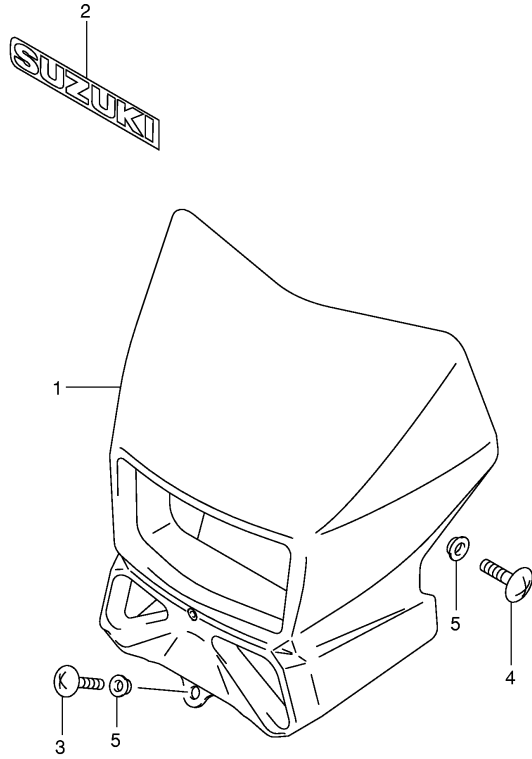

Ref No	Part No	Description
3	02142-05123	Screw, Lower
4	02142-06123	Screw, Side
5	09169-06033	Washer

DR-Z250K1 E24_038A
HEADLAMP HOUSING