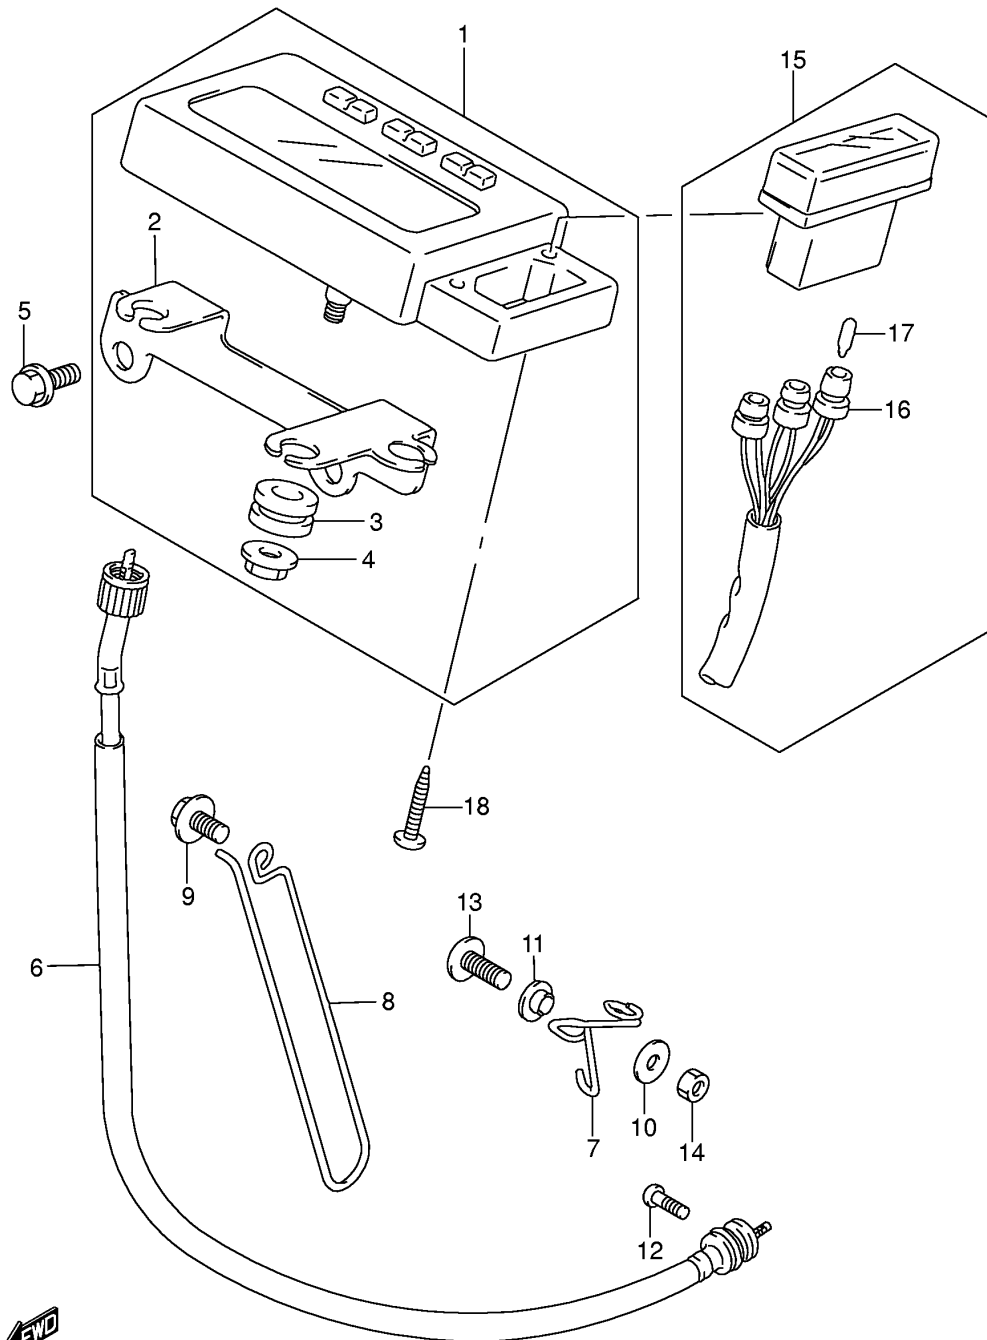

Ref No	Part No	Description
1	34100-13E41	Speedometer Assy
2	34950-13E40	• . Bracket, Speedometer
3	34996-43410	• . Cushion
4	08316-10053	• . Nut
5	01550-06123	Bolt
6	34910-14D13	Cable Assy, Speedometer
7	34938-14D21	Guide, Speedometer Cable
8	34938-14D30	Guide, Meter Cable No.2
9	09116-06168	Bolt (6x16)
10	09160-06109	Washer (6.5x18x1.6)
11	09169-06054	Washer
12	02112-05163	Screw
13	02142-06163	Screw
14	08310-00063	Nut
15	36380-13E10	Box Assy, Pilot Lamp
16	36394-08D00	• . Socket
17	09471-12118	• . Bulb (13.5v,2w)
18	03511-04203	Screw