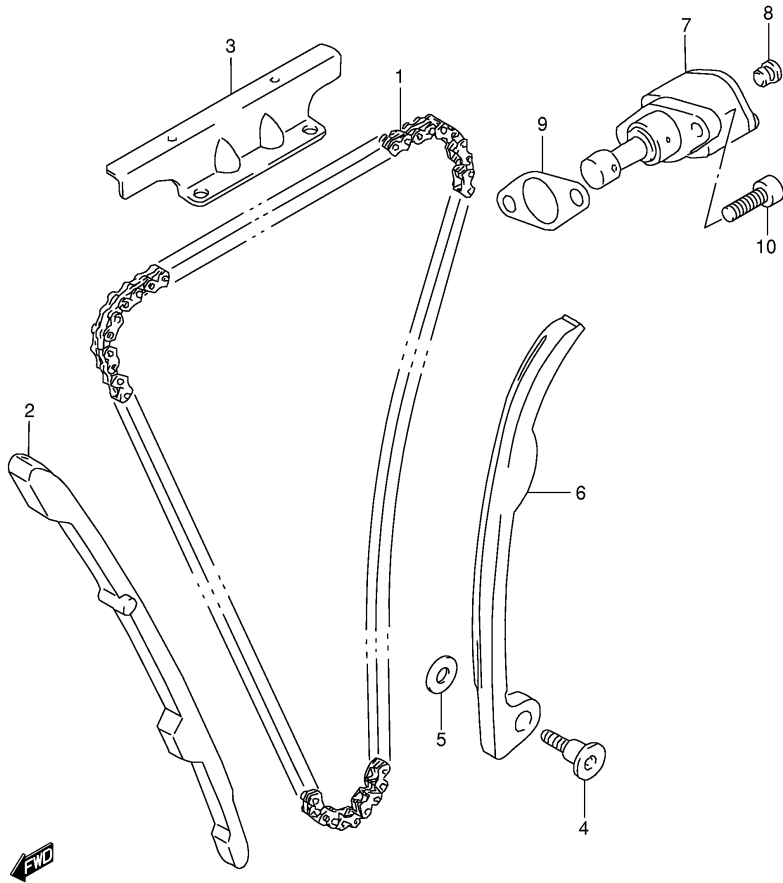

DR-Z250K1 E24_006
 CRANKCASE COVER

Ref No	Part No	Description
1	12200-13E01	Crankshaft Assy
2	12161-13E00	. Connecting Rod
3	12210-14D03	. Pin, Crank
4	09263-34007	. Bearing (34x43x20)
5	09160-34003	. Washer (34x52x1)
6	12221-13E00	. Crankshaft, Rh
7	12261-13E00-0B0	. Crankshaft, Lh
8	12661-13E00	Gear, Crank Balancer Drive (nt:34)
9	09261-08006	Pin
10	09262-28014	Bearing (28x68x18)
10a	09262-28031-0B0	Bearing (28x68x18)
11	09282-14003	Oil Seal (14x24x6)
12	24742-18A00	Retainer, Bearing
13	02112-06123	Screw
14	12731-13E00	Sprocket, Cam Chain Drive
15	21111-13E01	Gear, Primary Drive (nt:21)
16	09140-18004	Nut
17	09164-18007	Washer (18.3x31.5x1.8)
18	09421-05009	Key
19	12111-13E00-0F0	Piston
20	12140-13E00	Ring Set, Piston
21	12151-17C00	Pin, Piston
22	09381-19001	Snap Ring

FIG.8

Ref No	Part No	Description
1	12611-13E00	Gear, Starter No.1 (nt:13/65)
2	12612-13E00	Gear, Starter No.2 (nt:12/16)
3	12616-13E00	Shaft, Starter Idle Gear No.2
4	09206-12002	Pin (7x12x50.5)
5	09181-12130	Shim (12x18x0.5)
6	12600-13810	Clutch Set, Starter
7	09263-25049	• . Bearing (25x31x19)
8	07130-08163	Bolt
9	08331-31126	Circlip

DR-Z250K1 E24_008
 STARTER CLUTCH

FIG.9

Ref No	Part No	Description
1	12651-13E01	Balancer, Crank
2	09262-15027	Bearing (15x42x13)
3	09166-16019	Washer (16x38x2)
4	12666-13E00	Gear, Crank Balancer Driven (nt:34)
5	12666-12E01	Race, Crank Balancer Driven Gear Inner
6	09181-16130	Shim (16x22x0.5)
7	09202-04017	Pin (d:4.5,l:9.5)
8	08341-31039	Key
9	09440-09031	Spring
10	08211-12255	Washer
11	09159-12048	Nut

DR-Z250K1 E24_010
 CAM SHAFT/VALVE

FIG. 11

Ref No	Part No	Description
1	12760-13E00	Chain, Cam Shaft Drive
2	12771-13E00	Guide, Cam Chain No.1
3	12782-13E00	Guide, Cam Chain No.2
4	12812-35C00	Bolt, Cam Chain Tensioner
5	08211-06181	Washer
6	12811-13E00	Tensioner, Cam Chain
7	12830-13E00	Adjuster Assy, Tensioner
8	12839-38200	Plug, Adjuster
9	12837-31320	Gasket, Tensioner Adjuster
10	07130-06203	Bolt